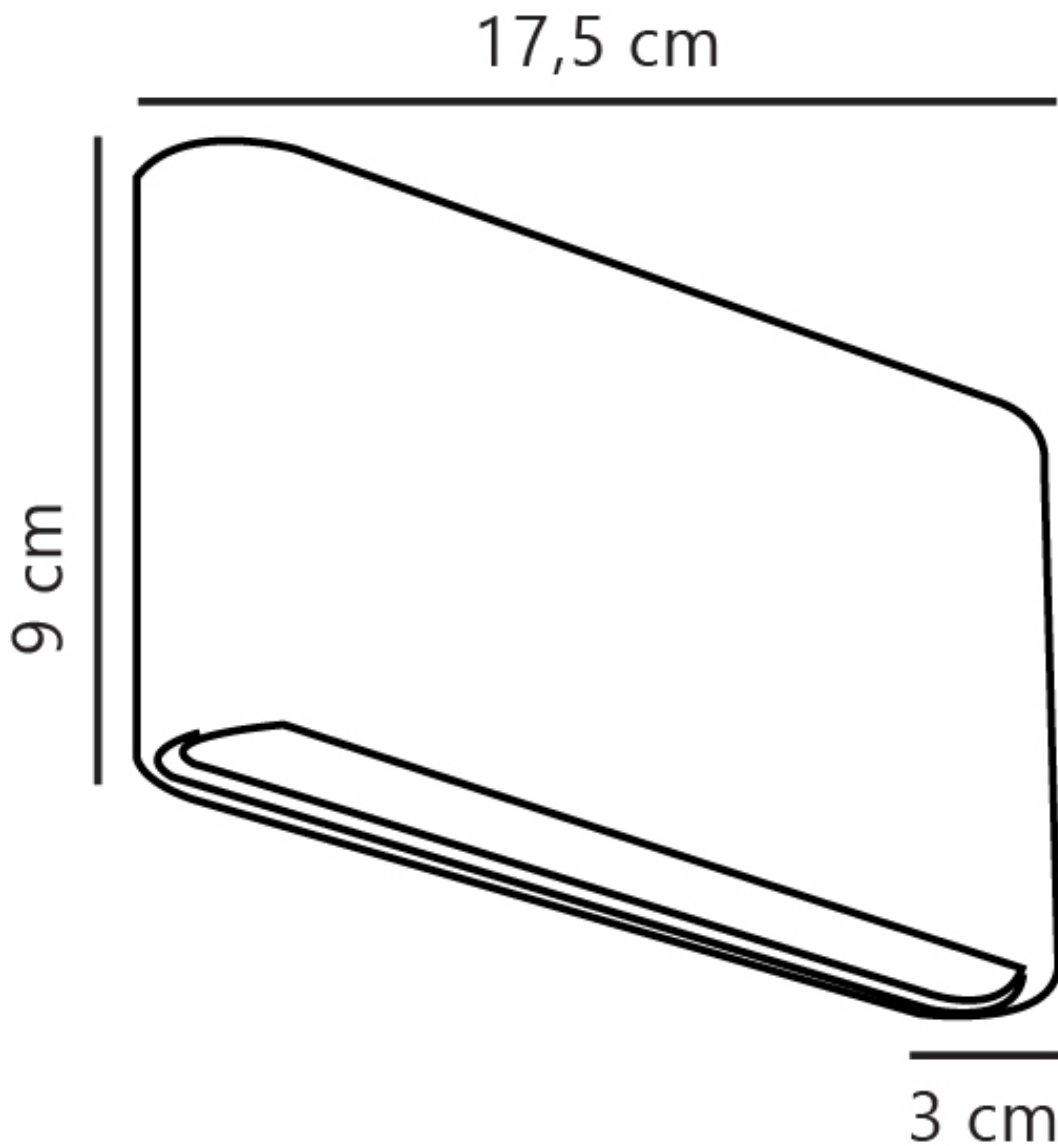

Nordlux - Kinver - 84181003 - LED Black 2 Light IP54 Outdoor Wall Washer Light

CONTACT