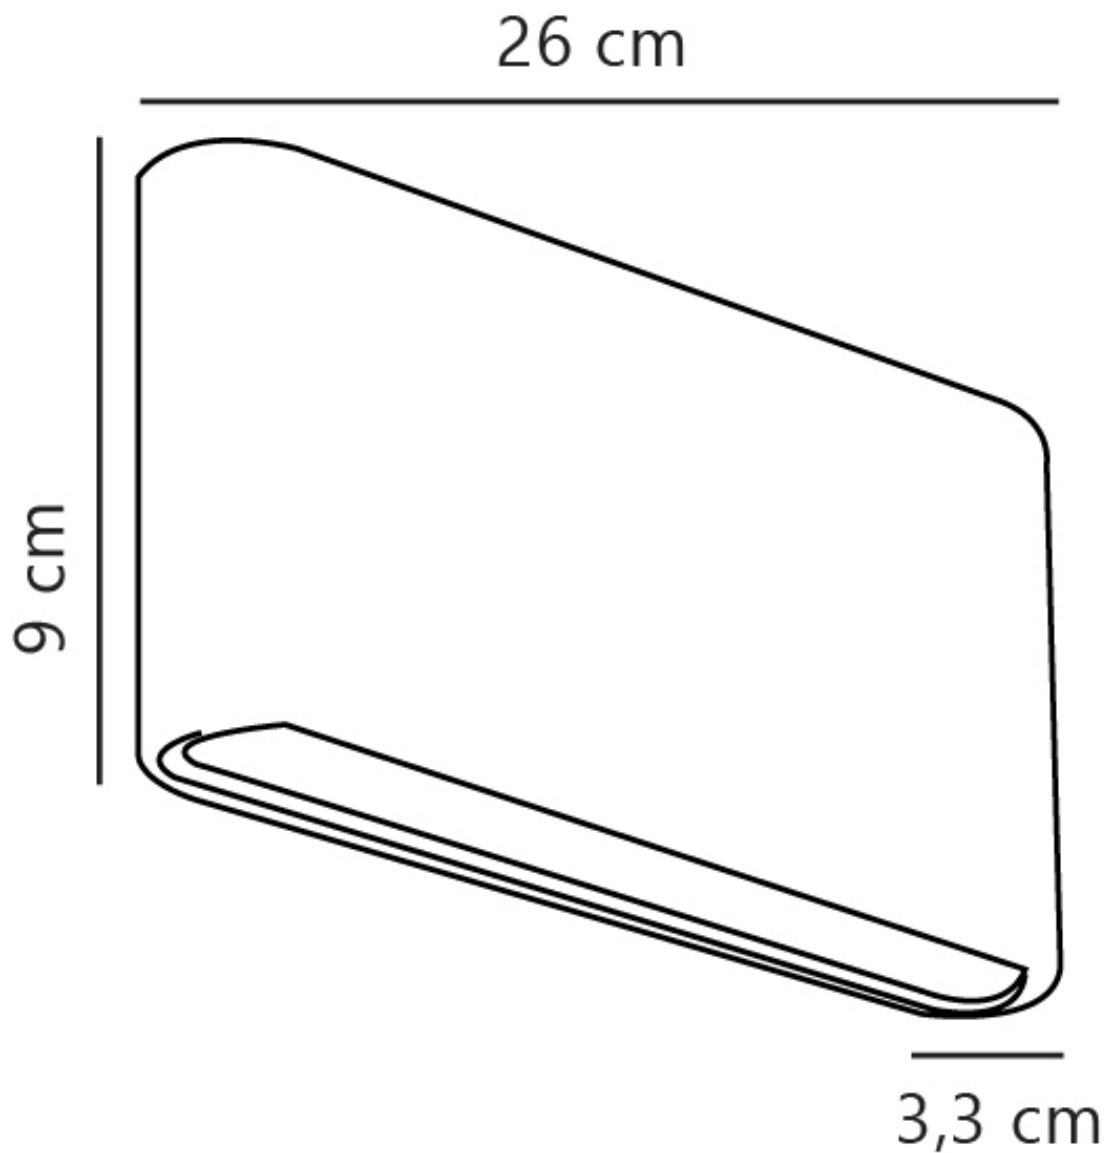

Nordlux - Kinver 26 - 2118181003 - LED Black Clear Glass IP54 Outdoor Wall Washer Light