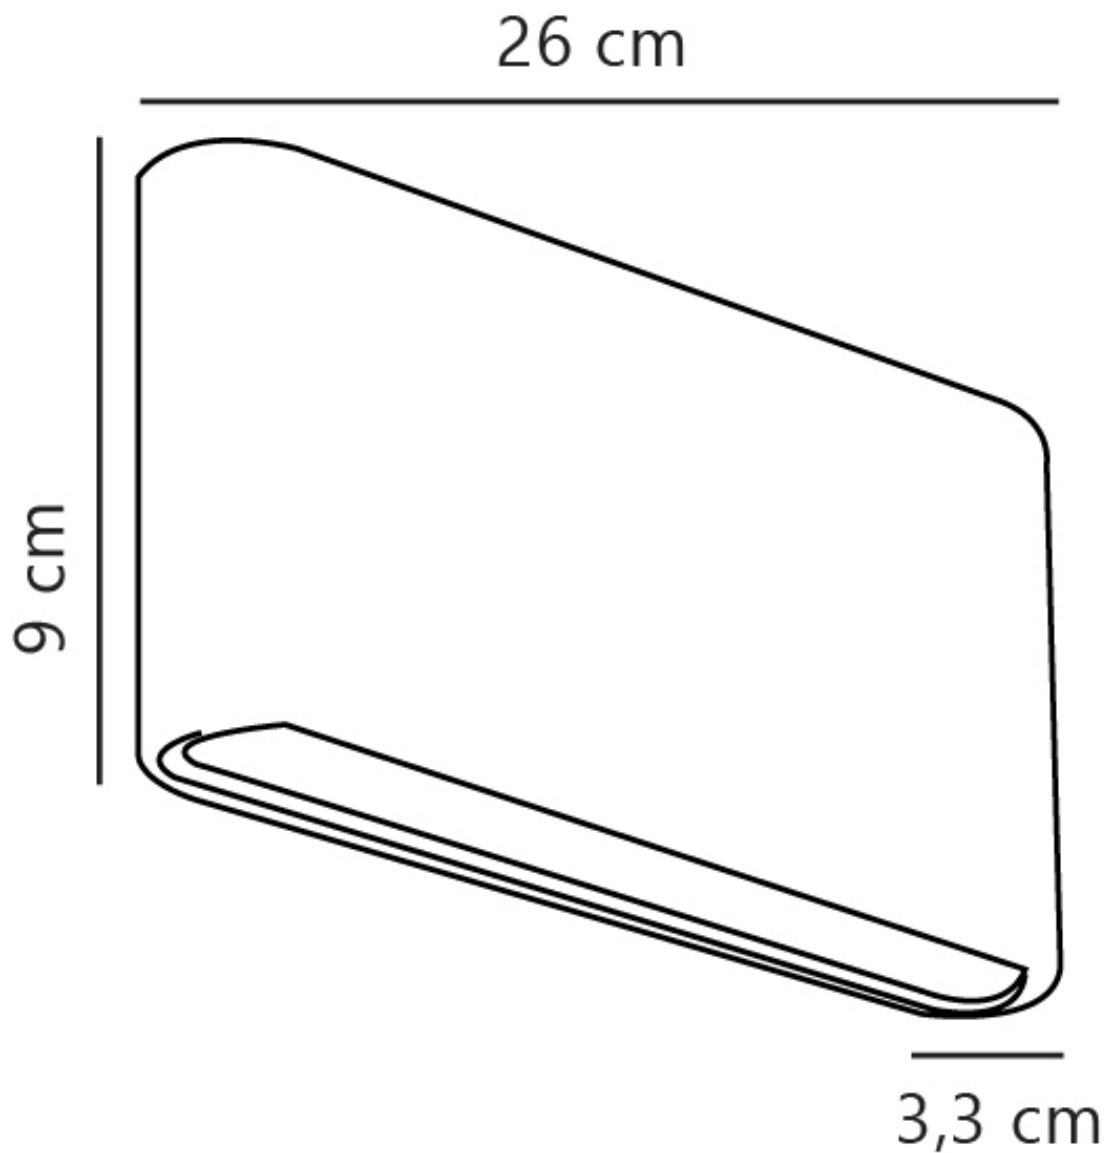

Nordlux - Kinver 26 - 2118181001 - LED White Clear Glass IP54 Outdoor Wall Washer Light