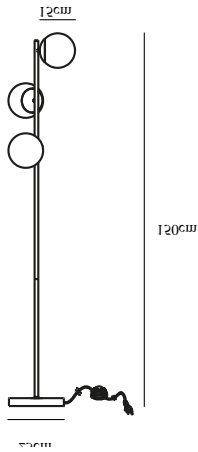

# LILLY | FLOOR LAMP | BLACK

48613003

nordlux®

Voltage (V): 230 Volt  
IP degree: IP20  
Maximum bulb wattage (W):  
3X15W  
Class (Class 1, Class 2, Class 3):  
Class 2 (Double isolated)  
Bulb base: E14  
Dimmerable: Yes with compatible  
bulb  
Switch placement: On the cable

Color: Black  
Height (cm): 150  
Shade Diameter (cm): 15  
Outdoor base dimension (cm): 23  
EAN: 5701581459182  
TUN: 2042332  
Item Number: 48613003

Pcs Per Master Carton: 2  
Sales Box Height (cm): 56  
Sales Box Width(cm): 24  
Sales Box Depth (cm): 20  
Sales Box Volume m<sup>3</sup> : 0.0269  
Product net weight (kg): 4.3

Primary material: Metal  
Secondary material: Glass  
Color of the Glass: Opal white  
Color of the cable: Black  
Length of the cable (cm): 150  
Surface material of the cable:  
Textile  
Is the cable replaceable: False

- Glamorous modern style • Matte white opal mouth blown glass
- Provides a soft, diffused light

Lilly is a highly decorative series that combines simplicity and elegance in the finest possible manner. There is an obvious ease to the interplay of the minimalist frame and the elegant, luminous glass domes where the opal white glass lets a warm and pleasant light penetrate it.