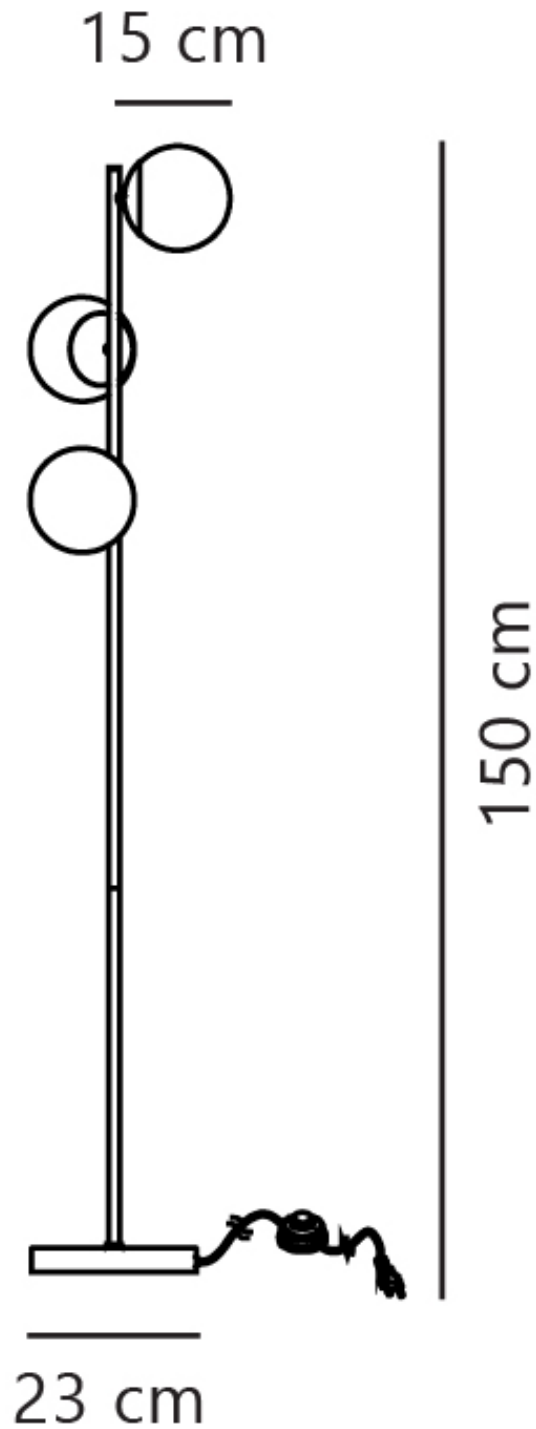

Nordlux - Lilly - 48613003 - Black Opal Glass 3 Light Floor Lamp

CONTACT