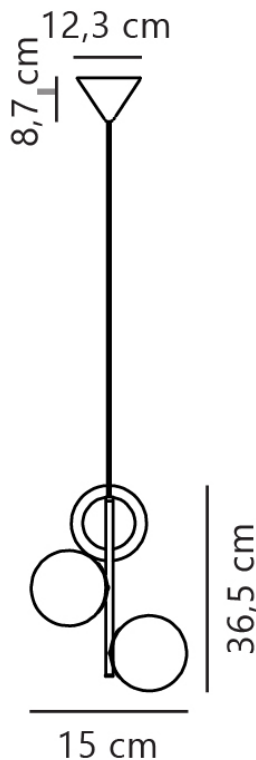

Nordlux - Lilly - 48603003 - Black Opal Glass 3 Light Ceiling Pendant Light

REFERENCE

- SKU: FCL-14106
- Supplier SKU: 48603003
- Barcode: 5701581458987

DESCRIPTION

Lilly is a highly decorative series that combines simplicity and elegance in the finest possible manner. There is an obvious ease to the interplay of the minimalist frame and the elegant, luminous glass domes where the opal white glass lets a warm and pleasant light penetrate it.

The interaction between the black matte surface and the light opal glass makes the Lilly pendant extremely elegant. The placement of the luminous glass domes creates a complete and decorative whole and simultaneously provides 36-degree lighting throughout the room.

CATEGORY

- Brand: Nordlux
- Family: Lilly
- Category: Indoor Lighting / Ceiling / Pendant

APPEARANCE

- Base: Matt Black Paint
- Shade: Opal Glass

DIMENSION

- Height: 365 - 2365mm
- Diameter: 320mm
- Weight: 1.2kg