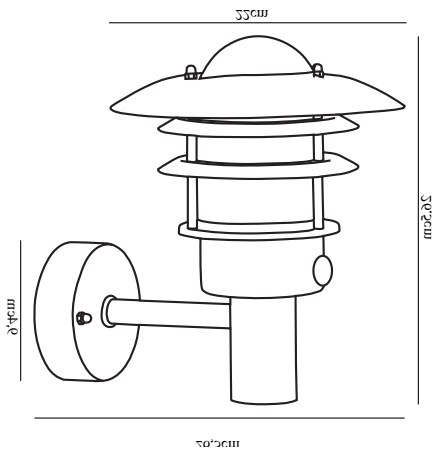

# LØNSTRUP 22 | WALL LIGHT | GALVANIZED

71431031

nordlux®

Voltage (V): 230 Volt  
IP degree: IP44  
Maximum bulb wattage (W): 60W  
Class (Class 1, Class 2, Class 3):  
Class 1 (Earth contact)  
Bulb base: E27  
Parallel connection: True

Primary material: Galvanized steel  
Secondary material: Glass  
Color of the Glass: Clear  
Suitable for Seaside: Yes  
Color: Galvanized

Height (cm): 26.5  
Tube Diameter (cm): 1.9  
Shade Diameter (cm): 22  
Projection (cm): 26.5

EAN: 5701581232181  
TUN: 1557520  
Item Number: 71431031  
Pcs Per Master Carton: 3

Sales Box Height (cm): 22.5  
Sales Box Width(cm): 23.5  
Sales Box Depth (cm): 26  
Sales Box Volume m<sup>3</sup> : 0.0137  
Product net weight (kg): 1.75