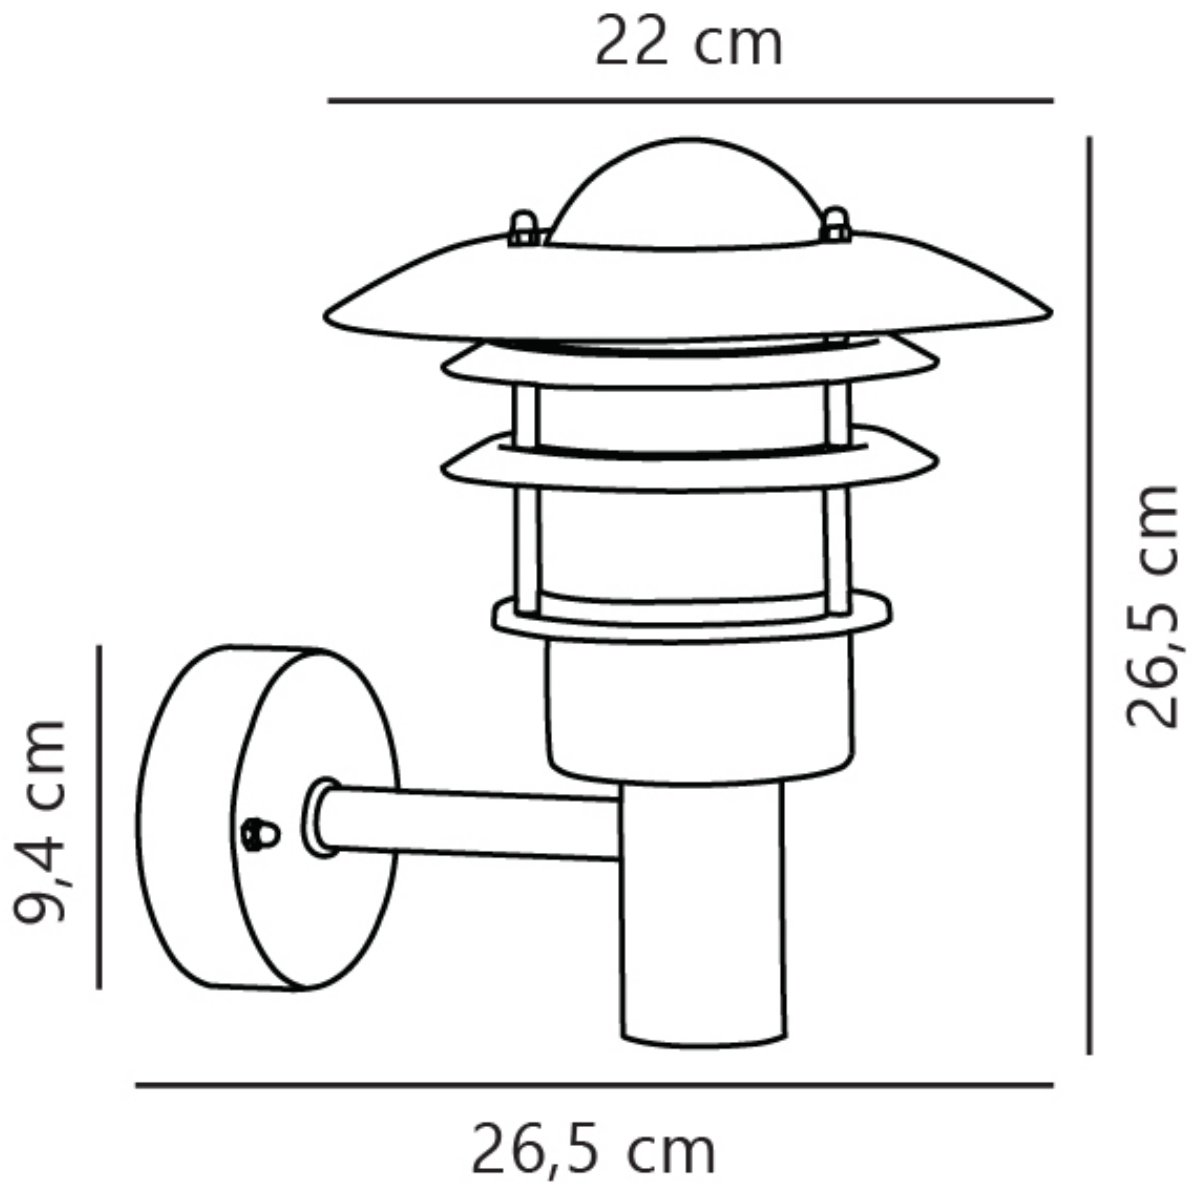

Nordlux - Lonstrup 22 - 71431031 - Galvanized Steel Clear Glass IP44 Outdoor Wall Light