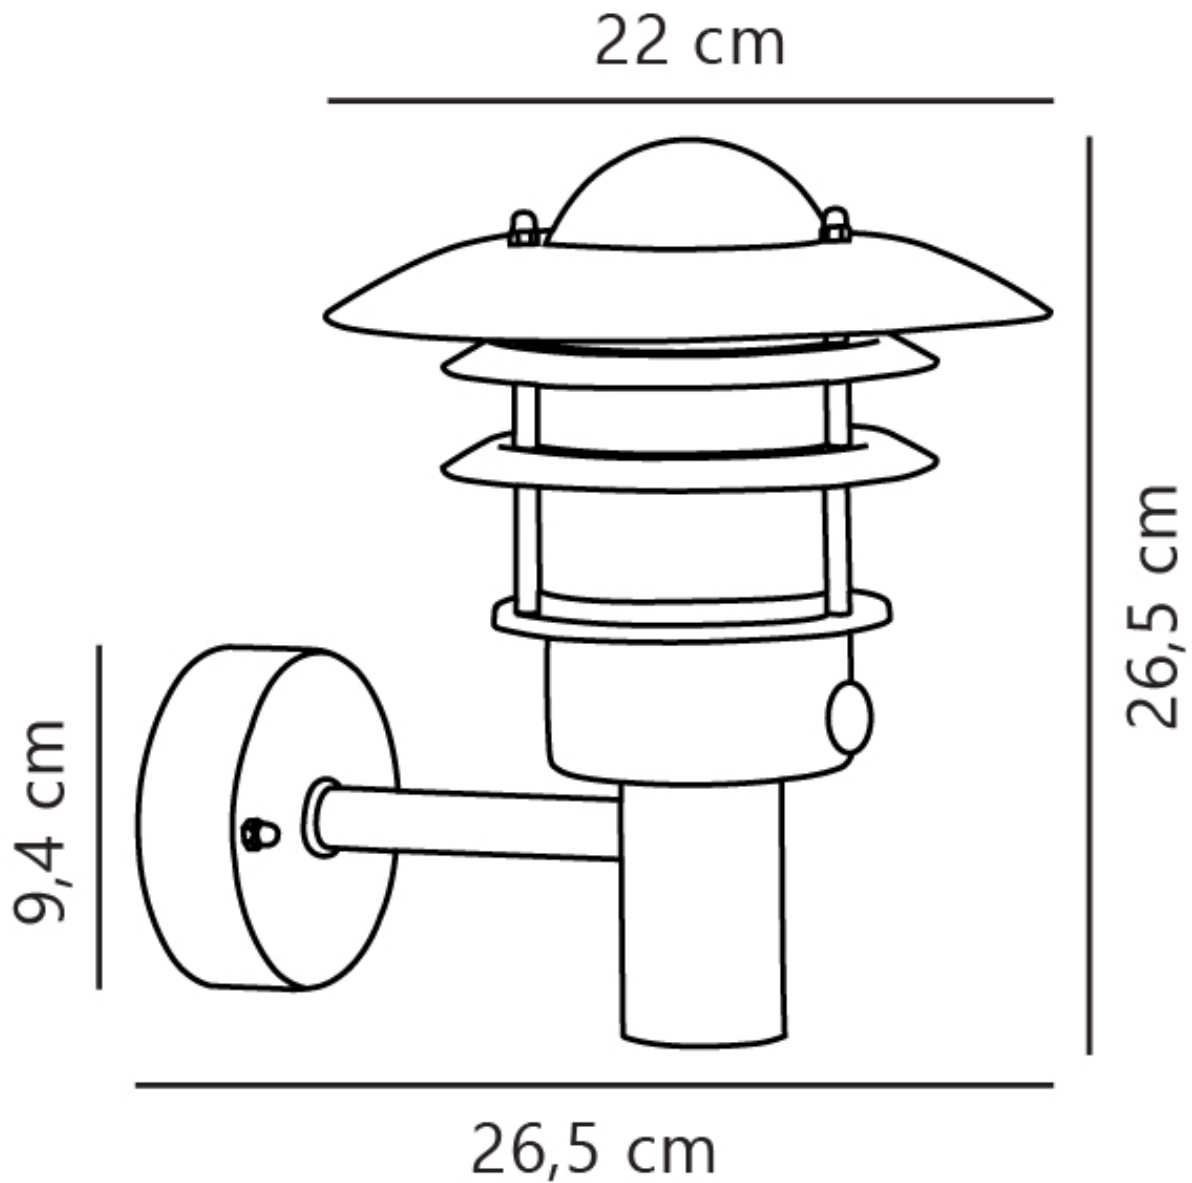

Nordlux - Lonstrup 22 - 71432031 - Galvanized Steel Clear Glass IP44 Outdoor Sensor Wall Light