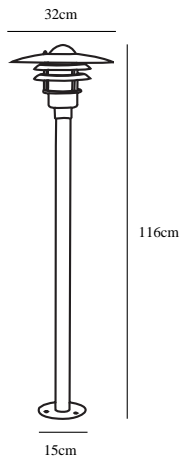

LØNSTRUP 32 | GARDEN LIGHT | BLACK

71428003

nordlux®

Voltage (V): 230 Volt
IP degree: IP44
Maximum bulb wattage (W): 60W
Class (Class 1, Class 2, Class 3):
Class 2 (Double isolated)
Bulb base: E27
Parallel connection: True

Height (cm): 116
Tube Diameter (cm): 5
Shade Diameter (cm): 32
Outdoor base dimension (cm): 15

EAN: 5701581278271
TUN: 1475200
Item Number: 71428003

Pcs Per Master Carton: 3
Sales Box Height (cm): 108
Sales Box Width(cm): 25
Sales Box Depth (cm): 24
Sales Box Volume m³ : 0.0648
Product net weight (kg): 3.26

Primary material: Metal
Secondary material: Glass
Color of the Glass: Clear
Suitable for Seaside: No
Color: Black

• Build-in parallel connection • Can be mounted on Nordlux base unit

Elegant garden light from Nordlux, whose simple and classic design makes it very useful. The light can be placed next to your mailbox, along the walkways, in the garden, or around the terrace.