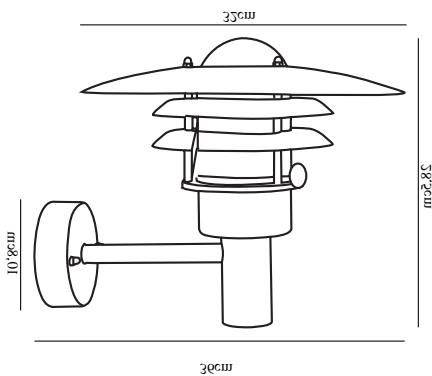

LØNSTRUP 32 | WALL LIGHT | BLACK

71411003

nordlux®

Voltage (V): 230 Volt
IP degree: IP44
Maximum bulb wattage (W): 60W
Class (Class 1, Class 2, Class 3):
Class 2 (Double isolated)
Bulb base: E27
Parallel connection: True

Height (cm): 28.5
Tube Diameter (cm): 1.9
Shade Diameter (cm): 32
Projection (cm): 36
EAN: 5701581277977
TUN: 1475183
Item Number: 71411003

Pcs Per Master Carton: 3
Sales Box Height (cm): 33
Sales Box Width(cm): 32
Sales Box Depth (cm): 22
Sales Box Volume m³ : 0.0232
Product net weight (kg): 2.025

Primary material: Metal
Secondary material: Glass
Color of the Glass: Clear
Suitable for Seaside: No
Color: Black

• Build-in parallel connection

The Lønstrup wall light from Nordlux is a light of classic, simple design, making it ideal for all outdoor environments. The light provides a beautiful and soft light making it perfect for the front door.