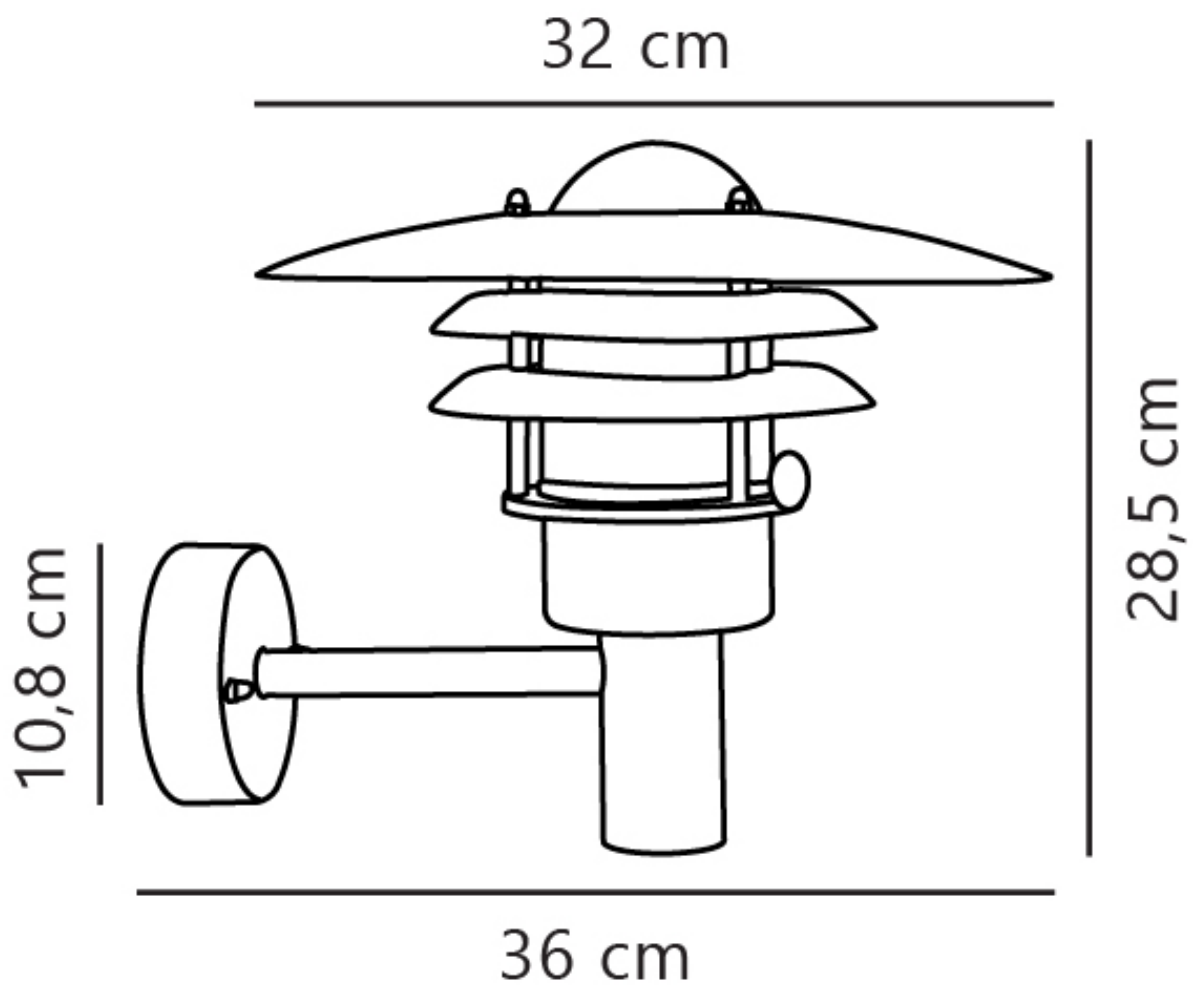

Nordlux - Lonstrup 32 - 71411003 - Black Clear Glass IP44 Outdoor Wall Light