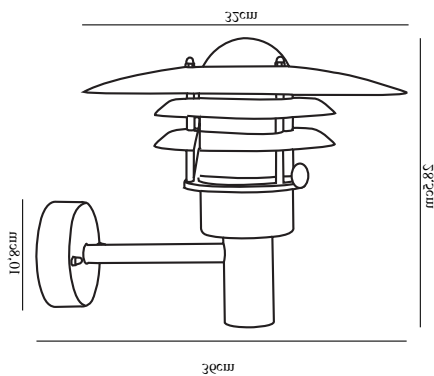

# LØNSTRUP 32 | WALL LIGHT | GALVANIZED

71411031

nordlux®

Voltage (V): 230 Volt  
IP degree: IP44  
Maximum bulb wattage (W): 60W  
Class (Class 1, Class 2, Class 3):  
Class 2 (Double isolated)  
Bulb base: E27  
Parallel connection: True

Primary material: Galvanized steel  
Secondary material: Glass  
Color of the Glass: Clear  
Suitable for Seaside: Yes  
Color: Galvanized

Height (cm): 28.5  
Tube Diameter (cm): 1.9  
Shade Diameter (cm): 32  
Projection (cm): 36

EAN: 5701581253773  
TUN: 1361813  
Item Number: 71411031  
Pcs Per Master Carton: 3

Sales Box Height (cm): 33  
Sales Box Width (cm): 22  
Sales Box Depth (cm): 33  
Sales Box Volume m<sup>3</sup>: 0.024  
Product net weight (kg): 2.025