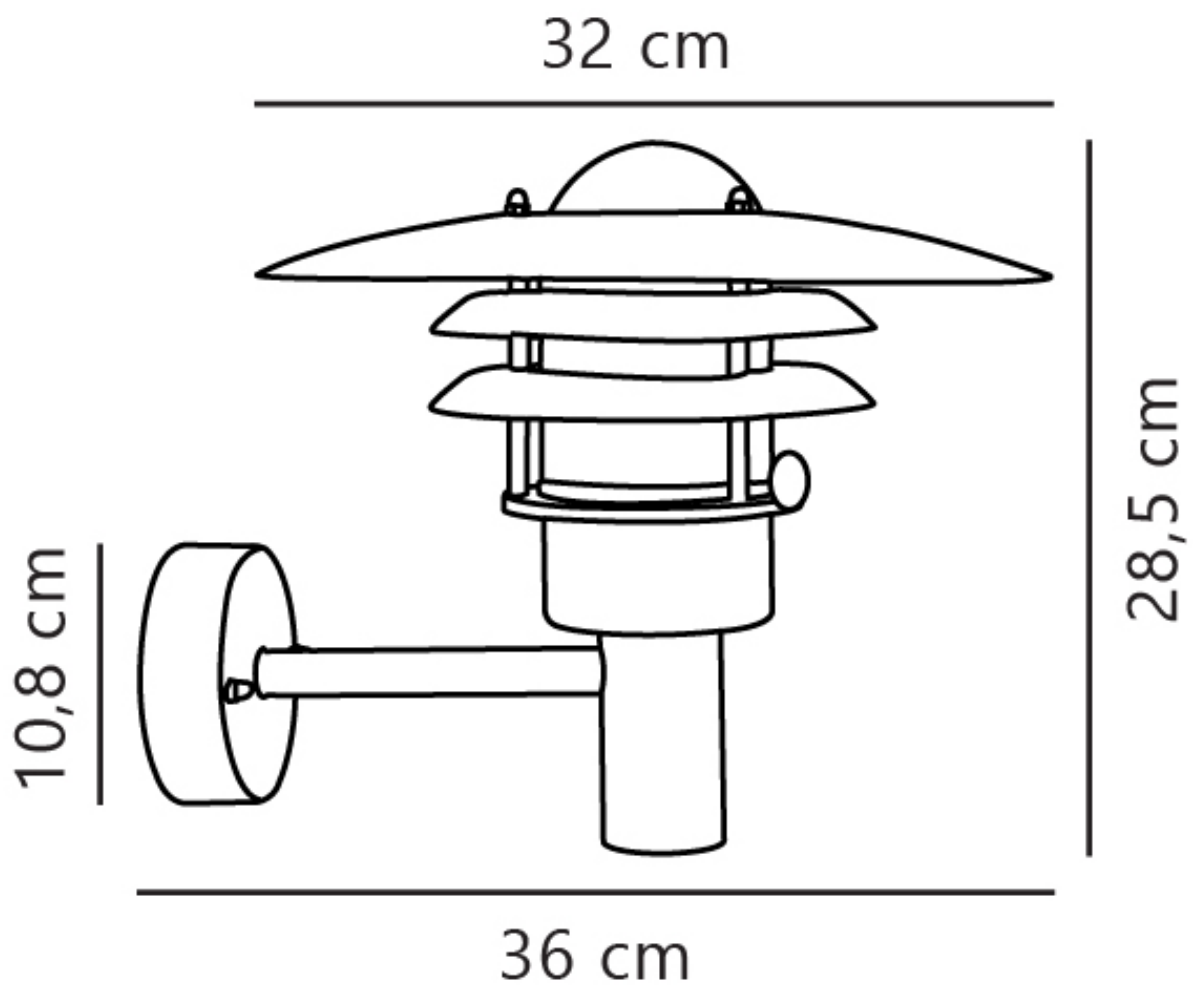

Nordlux - Lonstrup 32 - 71411031 - Galvanized Steel Clear Glass IP44 Outdoor Wall Light

CONTACT