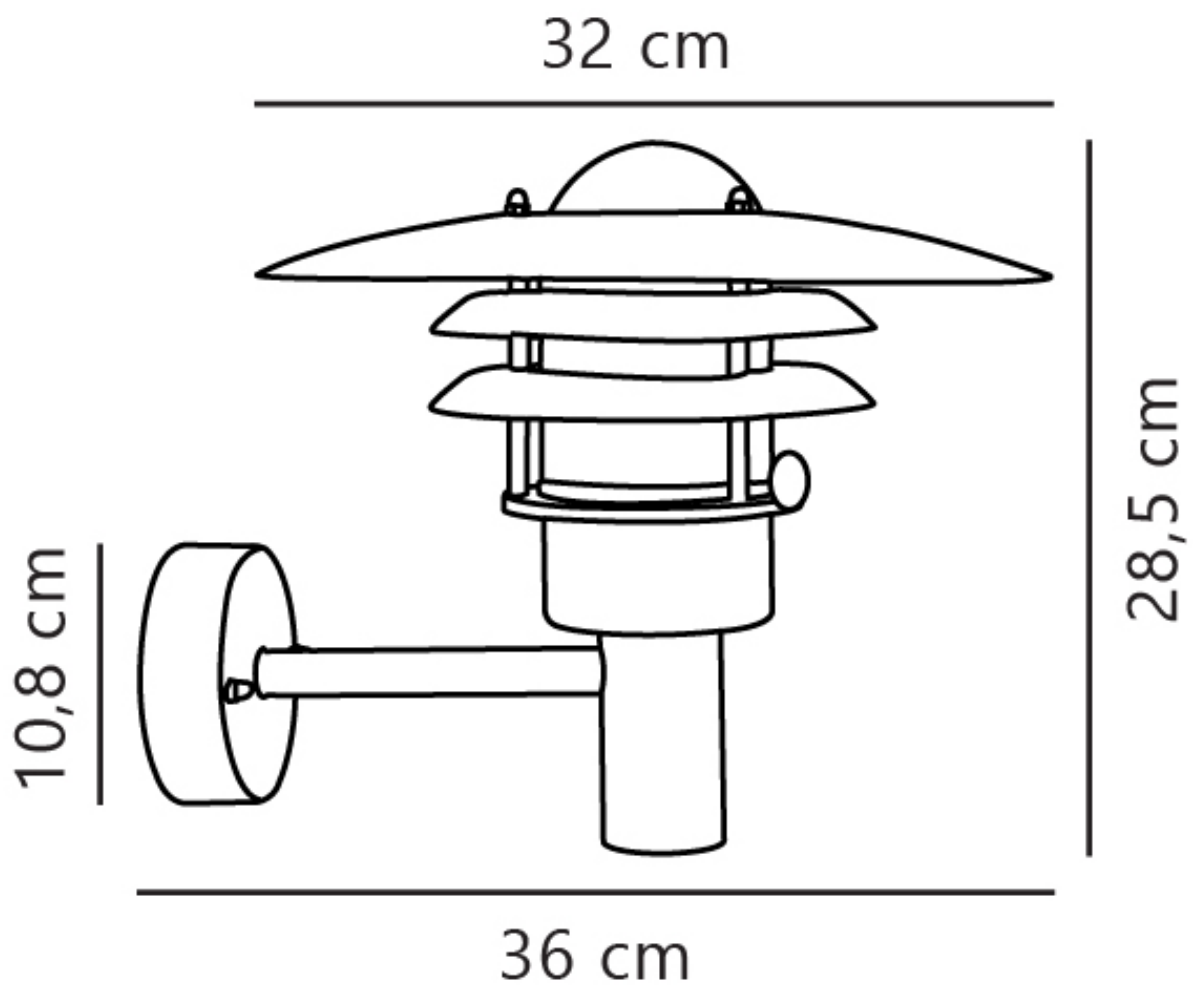

Nordlux - Lonstrup 32 - 71412031 - Galvanized Steel Clear Glass IP44 Outdoor Sensor Wall Light

CONTACT