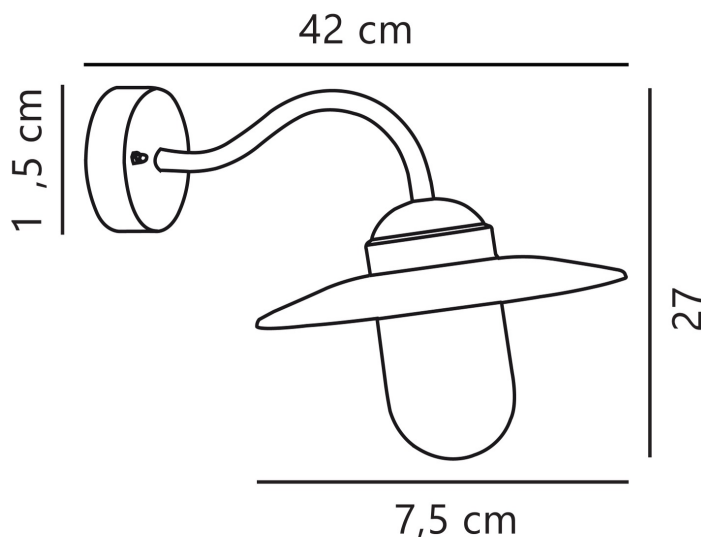

CATEGORY

- Brand: Nordlux
- Family: Luxembourg
- Category: Outdoor Lighting / Wall / Decorative

APPEARANCE

- Base: Black Paint
- Shade: Clear Glass

DIMENSION

- Height: 270mm
- Width: 260mm
- Depth: 390mm
- Weight: 1.04kg

LIGHT SOURCE

- Lamp included: No
- Lamp detail: 60W Max E27 ES (required)
- Dimmable
- Energy class: Not applicable
- Switch: No

SPECIFICATION

- Ingress protection: IP54
- Class: Class II - Double Insulated, No Earth
- Voltage: 240V