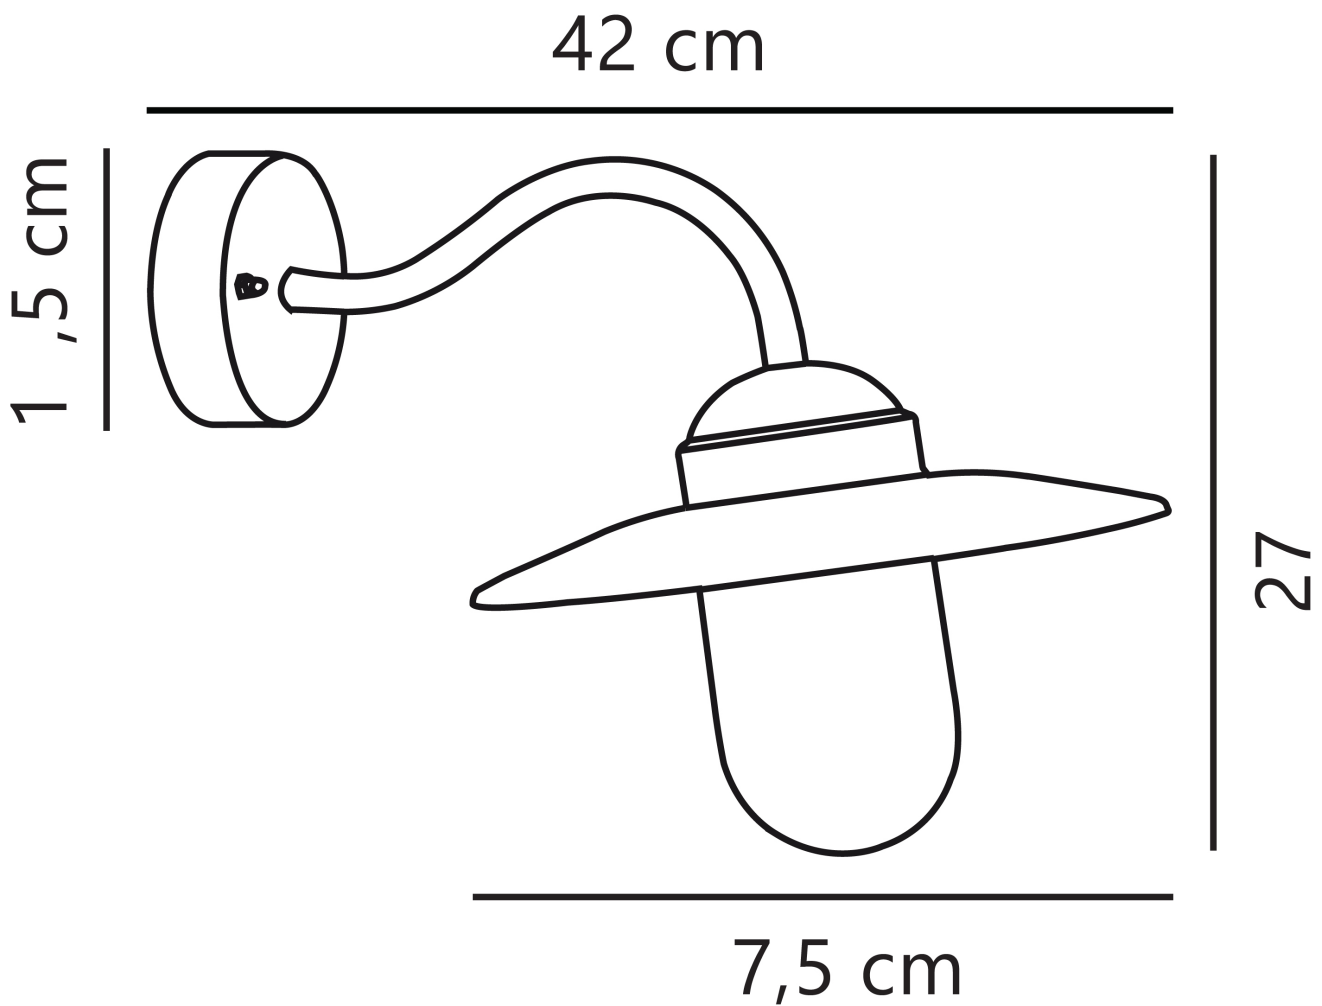

Nordlux - Luxembourg - 22671003 - Black Clear Glass IP54 Outdoor Wall Light