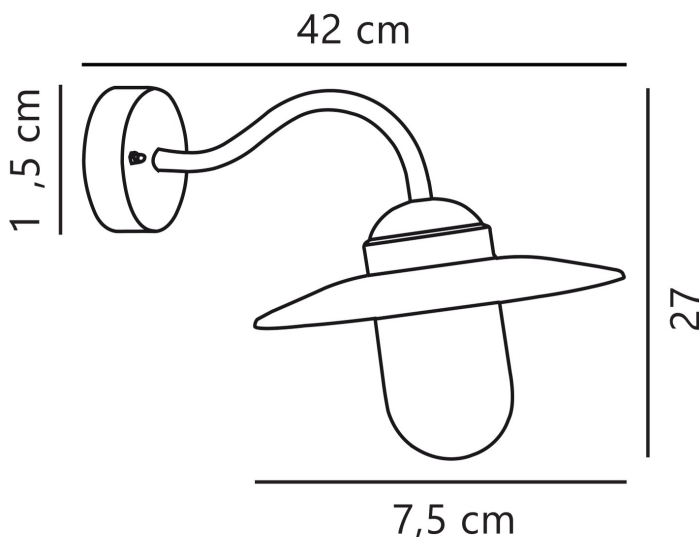

SPECIFICATION

- Ingress protection: IP54
- Class: Class II - Double Insulated, No Earth
- Voltage: 240V