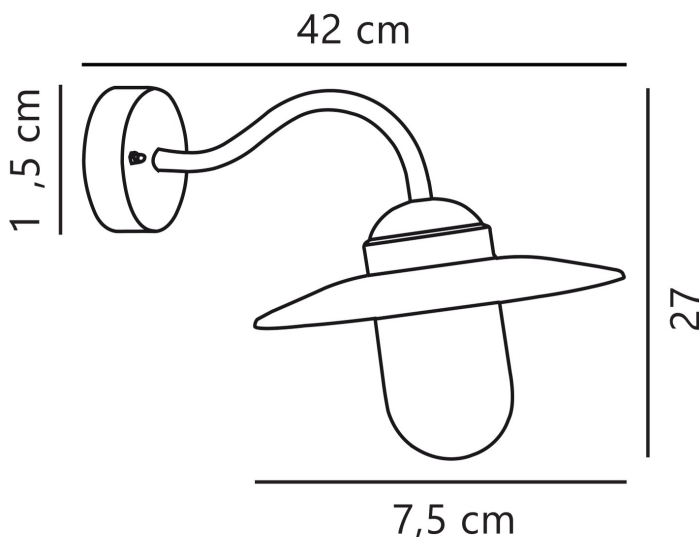

Nordlux - Luxembourg - 22671031 - Galvanized Steel Clear Glass IP54 Outdoor Wall Light

REFERENCE

- SKU: FCL-14120
- Supplier SKU: 22671031
- Barcode: 5701581035010

DESCRIPTION

This elegant wall light from the Nordlux Luxembourg series is a classic outdoor wall light with a glass dome to provide beautiful lighting at your entrance, in the driveway, garage, on the terrace, or on the patio. The light can be connected in parallel with several lights and is equipped with an LED bulb.

The galvanised finish makes the light fixture resistant to the Nordic climate. We recommend light fixtures in galvanised steel for coastal areas.

CATEGORY

- Brand: Nordlux
- Family: Luxembourg
- Category: Outdoor Lighting / Wall / Decorative

APPEARANCE

- Base: Galvanized Steel
- Shade: Clear Glass

DIMENSION

- Height: 270mm
- Width: 260mm
- Depth: 390mm
- Weight: 1.04kg

LIGHT SOURCE

- Lamp included: No
- Lamp detail: 60W Max E27 ES (required)
- Dimmable
- Energy class: Not applicable
- Switch: No

SPECIFICATION

- Ingress protection: IP54
- Class: Class II - Double Insulated, No Earth
- Voltage: 240V

CONTACT