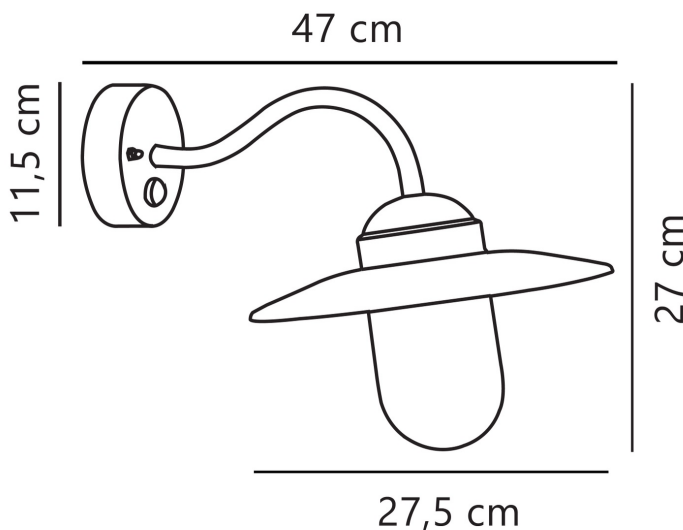

Nordlux - Luxembourg - 22671009 - Rustic Brown Clear Glass IP54 Outdoor Wall Light

REFERENCE

- SKU: FCL-14121
- Supplier SKU: 22671009
- Barcode: 5701581233171

DESCRIPTION

This elegant wall light from the Nordlux Luxembourg series is a classic outdoor wall light with a glass dome to provide beautiful lighting at your entrance, in the driveway, garage, on the terrace, or on the patio. The light can be connected in parallel with several lights and is equipped with an LED bulb.

Maintenance: Treat with acid-free oil 3-4 times a year. We do not recommend stainless steel light fixtures for aggressive environments.

CATEGORY

- Brand: Nordlux
- Family: Luxembourg
- Category: Outdoor Lighting / Wall / Decorative

APPEARANCE

- Base: Rustic Brown Paint
- Shade: Clear Glass

DIMENSION

- Height: 270mm
- Width: 275mm
- Depth: 420mm
- Weight: 1.04kg

LIGHT SOURCE

- Lamp included: No
- Lamp detail: 60W Max E27 ES (required)
- Dimmable
- Energy class: Not applicable
- Switch: No

SPECIFICATION

- Ingress protection: IP54
- Class: Class II - Double Insulated, No Earth
- Voltage: 240V

CONTACT