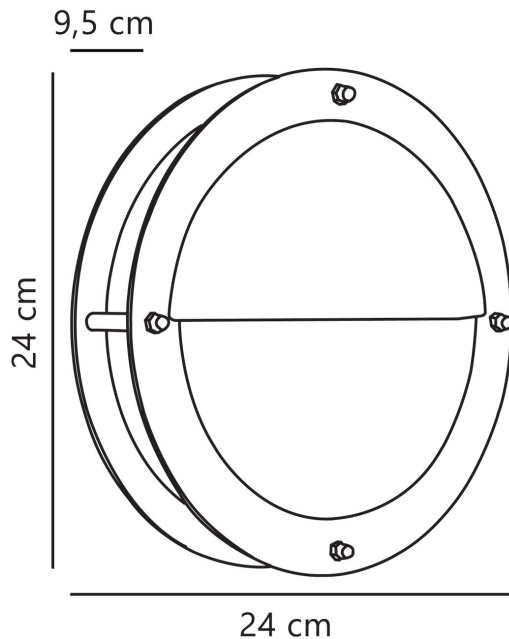

SPECIFICATION

- Ingress protection: IP54
- Class: Class I - Single Insulated, Earthed
- Voltage: 240V