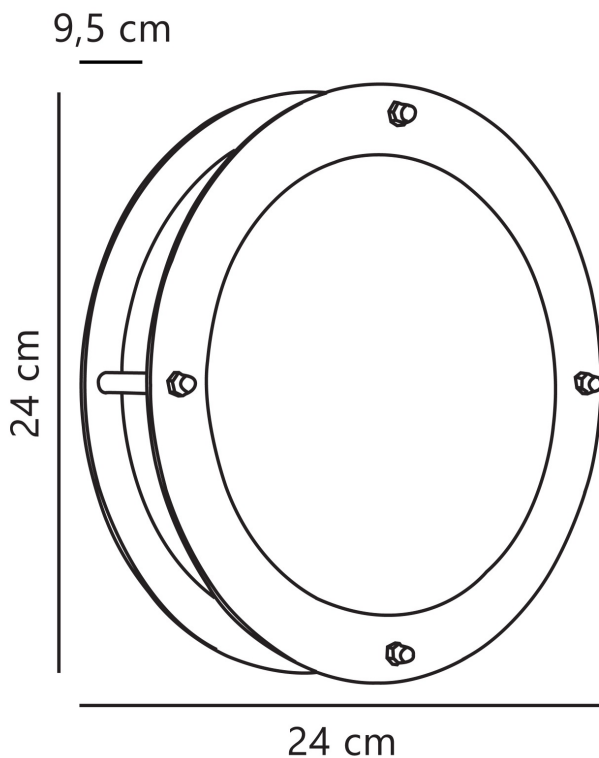

SPECIFICATION

- Ingress protection: IP54
- Class: Class I - Single Insulated, Earthed
- Voltage: 240V