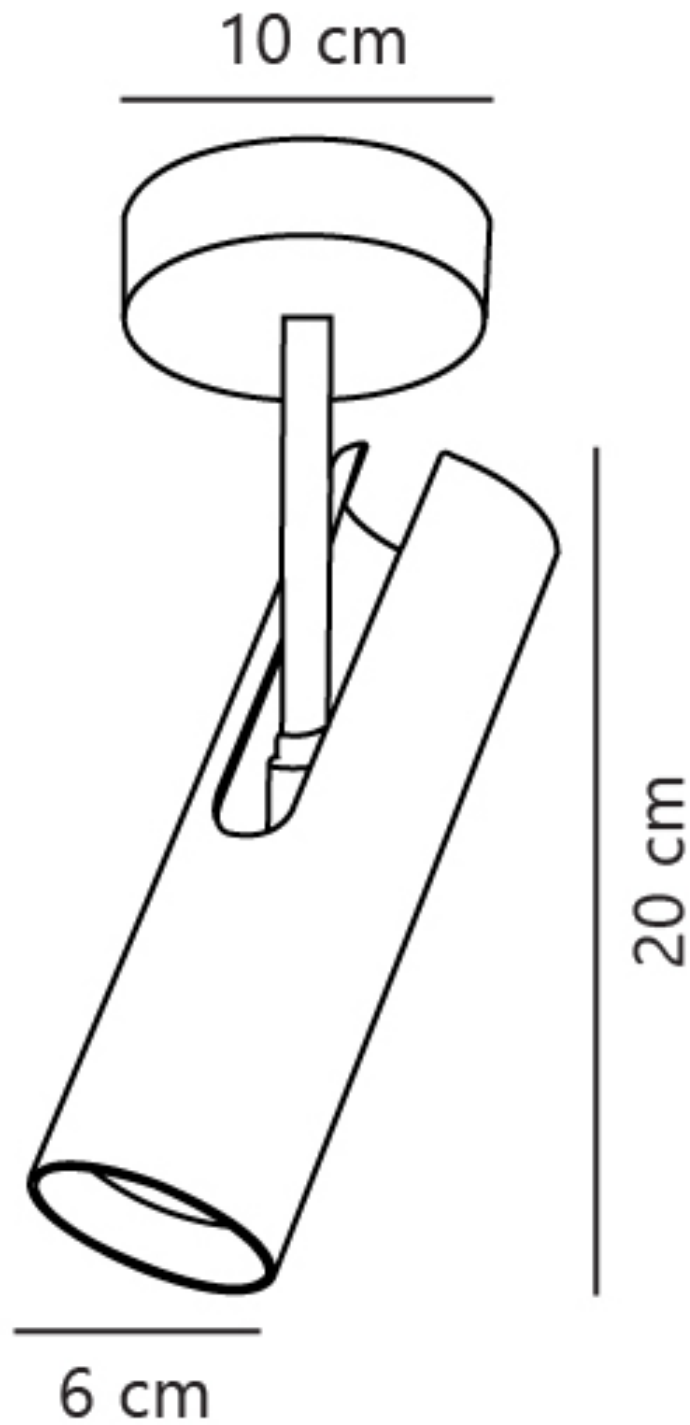

Nordlux - Mib - 2020666003 - Black Ceiling Spotlight

CONTACT