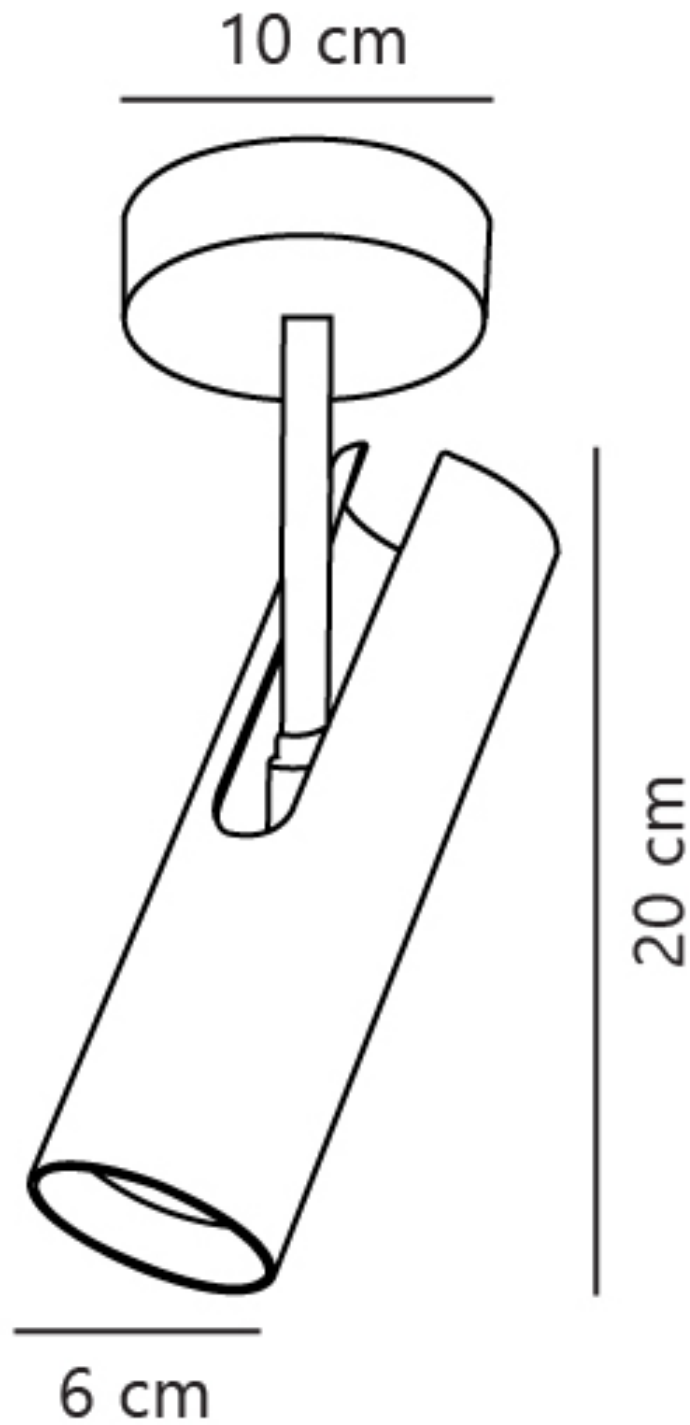

Nordlux - Mib - 2020666001 - White Ceiling Spotlight