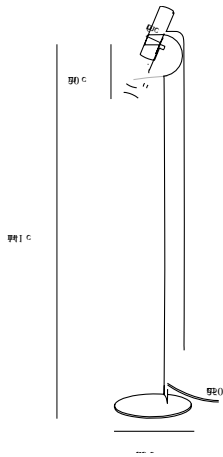

# MIB 6 | FLOOR LAMP | BLACK

71704003

Voltage (V): 230 Volt  
IP degree: IP20  
Maximum bulb wattage (W): 8W  
Class (Class 1, Class 2, Class 3):  
Class 2 (Double isolated)  
Bulb base: GU10  
Dimmerable: Yes with compatible  
bulb  
Switch placement: On the fixture

Primary material: Metal  
Secondary material: Plastic  
Color of the cable: Black  
Length of the cable (cm): 250  
Surface material of the cable:  
Plastic  
Is the cable replaceable: False

Color: Black  
Height (cm): 141  
Tube Diameter (cm): 1.27  
Shade Diameter (cm): 6  
Shade Height (cm): 20  
Outdoor base dimension (cm): 30  
Tilt Angle (°): 90

EAN: 5701581364387  
TUN: 1896586  
Item Number: 71704003

Pcs Per Master Carton: 2  
Sales Box Height (cm): 76.5  
Sales Box Width(cm): 33.5  
Sales Box Depth (cm): 8  
Sales Box Volume m<sup>3</sup> : 0.0205  
Product net weight (kg): 3.86

- Contemporary, yet timeless design
- Slim and elegant
- Tiltable head, possible to adjust light direction
- On/off switch on lamp head

The minimalistic MIB series is steeped in Nordic elegance and boasts excellent usability. MIB invites you to put a spotlight on life. The slender and adjustable lamp head emits a precise and directional light. MIB looks good alone, but also if you place more together and make a statement with light. Designed by Bønnelycke mdd