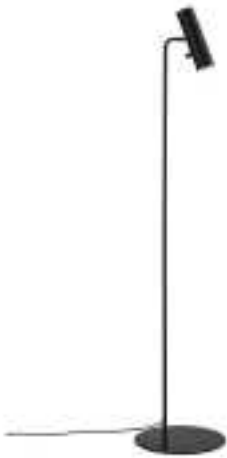

# MIB 6 | FLOOR LAMP | BLACK

71704003

Voltage (V): 230 Volt  
IP degree: IP20  
Maximum bulb wattage (W): 8W  
Class (Class 1, Class 2, Class 3):  
Class 2 (Double isolated)  
Bulb base: GU10  
Dimmerable: Yes with compatible  
bulb  
Switch placement: On the fixture

Primary material: Metal  
Secondary material: Plastic  
Color of the cable: Black  
Length of the cable (cm): 250  
Surface material of the cable:  
Plastic  
Is the cable replaceable: False

Color: Black  
Height (cm): 141  
Tube Diameter (cm): 1.27  
Shade Diameter (cm): 6  
Shade Height (cm): 20  
Outdoor base dimension (cm): 30  
Tilt Angle (°): 90

EAN: 5701581364387  
TUN: 1896586  
Item Number: 71704003

Pcs Per Master Carton: 2  
Sales Box Height (cm): 76.5  
Sales Box Width(cm): 33.5  
Sales Box Depth (cm): 8  
Sales Box Volume m<sup>3</sup> : 0.0205  
Product net weight (kg): 3.86

- Contemporary, yet timeless design
- Slim and elegant
- Tiltable head, possible to adjust light direction
- On/off switch on lamp head

The minimalistic MIB series is steeped in Nordic elegance and boasts excellent usability. MIB invites you to put a spotlight on life. The slender and adjustable lamp head emits a precise and directional light. MIB looks good alone, but also if you place more together and make a statement with light. Designed by Bønnelycke mdd