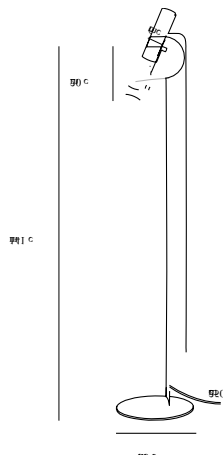

MIB 6 | FLOOR LAMP | WHITE

71704001

Voltage (V): 230 Volt
IP degree: IP20
Maximum bulb wattage (W): 8W
Class (Class 1, Class 2, Class 3):
Class 2 (Double isolated)
Bulb base: GU10
Dimmerable: Yes with compatible
bulb
Switch placement: On the fixture

Primary material: Metal
Secondary material: Plastic
Color of the cable: White
Length of the cable (cm): 250
Surface material of the cable:
Plastic
Is the cable replaceable: False

Color: White
Height (cm): 141
Tube Diameter (cm): 1.27
Shade Diameter (cm): 6
Shade Height (cm): 20
Outdoor base dimension (cm): 30
Tilt Angle (°): 90

EAN: 5701581364288
TUN: 1896585
Item Number: 71704001

Pcs Per Master Carton: 2
Sales Box Height (cm): 76.5
Sales Box Width(cm): 33.5
Sales Box Depth (cm): 8
Sales Box Volume m³ : 0.0205
Product net weight (kg): 3.86

- Contemporary, yet timeless design
- Slim and elegant
- Tiltable head, possible to adjust light direction
- On/off switch on lamp head

The minimalistic MIB series is steeped in Nordic elegance and boasts excellent usability. MIB invites you to put a spotlight on life. The slender and adjustable lamp head emits a precise and directional light. MIB looks good alone, but also if you place more together and make a statement with light. Designed by Bønnelycke mdd