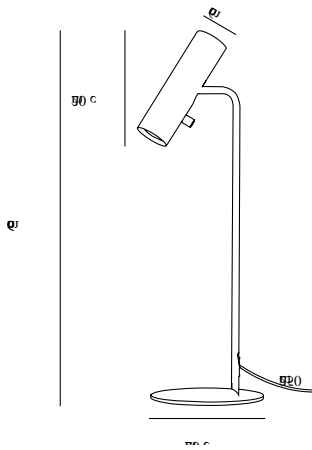

MIB 6 | TABLE LAMP | BLACK

71655003

Voltage (V): 230 Volt
IP degree: IP20
Maximum bulb wattage (W): 8W
Class (Class 1, Class 2, Class 3):
Class 2 (Double isolated)
Bulb base: GU10
Dimmerable: Yes with compatible
bulb
Switch placement: On the fixture

Primary material: Metal
Secondary material: Plastic
Color of the cable: Black
Length of the cable (cm): 250
Surface material of the cable:
Plastic
Is the cable replaceable: False

Color: Black
Height (cm): 66
Tube Diameter (cm): 1.27
Shade Diameter (cm): 6
Shade Height (cm): 20
Outdoor base dimension (cm): 20
Tilt Angle (°): 90

EAN: 5701581364189
TUN: 1896582
Item Number: 71655003

Pcs Per Master Carton: 3
Sales Box Height (cm): 64
Sales Box Width(cm): 24
Sales Box Depth (cm): 8
Sales Box Volume m³ : 0.0123
Product net weight (kg): 1.98

- Contemporary, yet timeless design
- Slim and elegant
- Tiltable head, possible to adjust light direction
- On/off switch on lamp head

The minimalistic MIB series is steeped in Nordic elegance and boasts excellent usability. MIB invites you to put a spotlight on life. The slender and adjustable lamp head emits a precise and directional light. MIB looks good alone, but also if you place more together and make a statement with light. Designed by Bønnelycke mdd