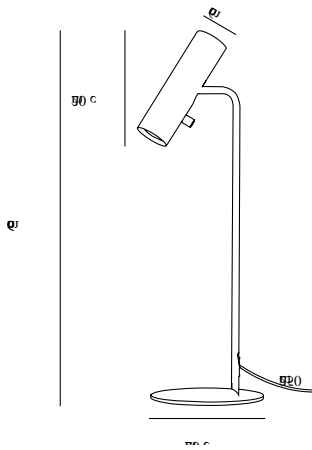

MIB 6 | TABLE LAMP | WHITE

71655001

Voltage (V): 230 Volt
IP degree: IP20
Maximum bulb wattage (W): 8W
Class (Class 1, Class 2, Class 3):
Class 2 (Double isolated)
Bulb base: GU10
Dimmerable: Yes with compatible
bulb
Switch placement: On the fixture

Primary material: Metal
Secondary material: Plastic
Color of the cable: White
Length of the cable (cm): 250
Surface material of the cable:
Plastic
Is the cable replaceable: False

Color: White
Height (cm): 66
Tube Diameter (cm): 1.27
Shade Diameter (cm): 6
Shade Height (cm): 20
Outdoor base dimension (cm): 20
Tilt Angle (°): 90

EAN: 5701581364080
TUN: 1896581
Item Number: 71655001

Pcs Per Master Carton: 3
Sales Box Height (cm): 64
Sales Box Width(cm): 24
Sales Box Depth (cm): 8
Sales Box Volume m³ : 0.0123
Product net weight (kg): 1.98

- Contemporary, yet timeless design
- Slim and elegant
- Tiltable head, possible to adjust light direction
- On/off switch on lamp head

The minimalistic MIB series is steeped in Nordic elegance and boasts excellent usability. MIB invites you to put a spotlight on life. The slender and adjustable lamp head emits a precise and directional light. MIB looks good alone, but also if you place more together and make a statement with light. Designed by Bønnelycke mdd