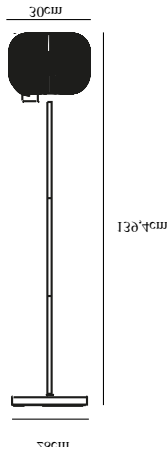

MILFORD | FLOOR LAMP | WHITE

48924001

nordlux®

Voltage (V): 230 Volt
IP degree: IP20
Maximum bulb wattage (W): 40W
Class (Class 1, Class 2, Class 3):
Class 2 (Double isolated)
Bulb base: E27
Dimmerable: Yes with compatible
bulb
Switch placement: On the cable

Color: White
Height (cm): 139.4
Shade Diameter (cm): 30
Outdoor base dimension (cm): 28
EAN: 5701581463882
TUN: 2042379
Item Number: 48924001

Pcs Per Master Carton: 2
Sales Box Height (cm): 40
Sales Box Width(cm): 38
Sales Box Depth (cm): 35.5
Sales Box Volume m³ : 0.054
Product net weight (kg): 7.04

Primary material: Glass
Secondary material: Metal
Color of the Glass: Opal white
Color of the cable: White
Length of the cable (cm): 180
Surface material of the cable:
Textile
Is the cable replaceable: False