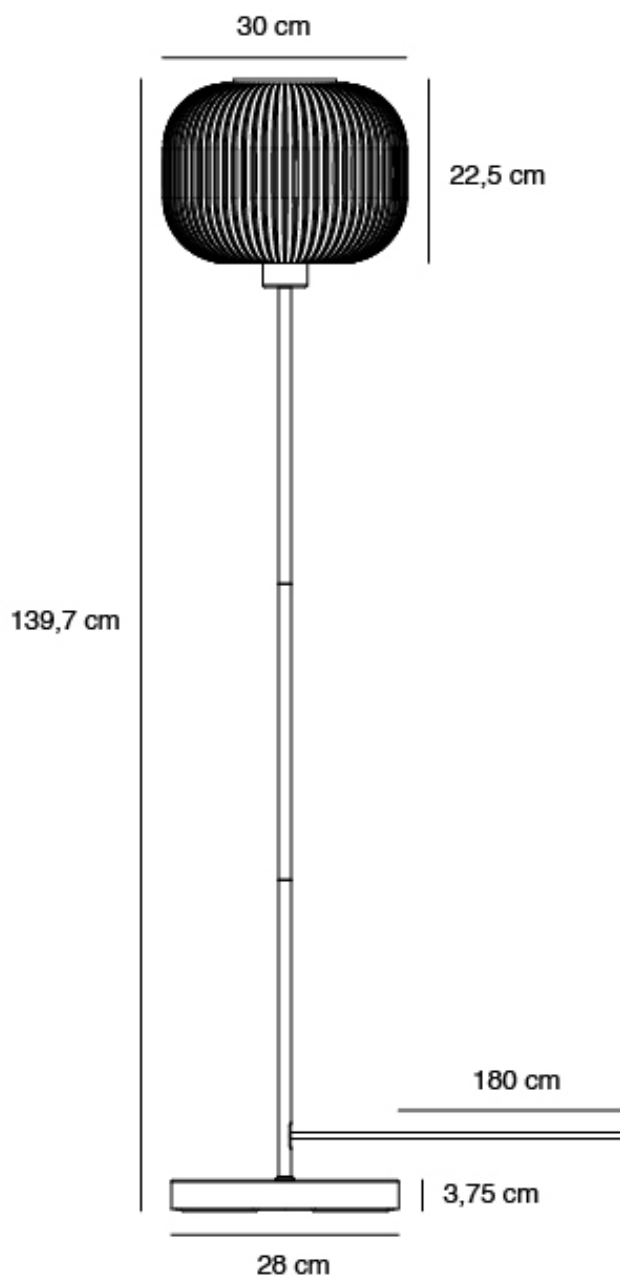

Nordlux - Milford - 48924001 - White Opal Glass Floor Lamp

CONTACT