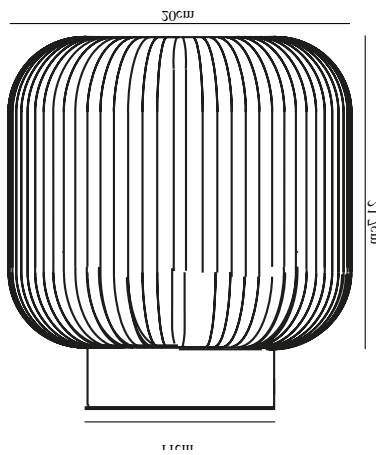

# MILFORD | TABLE LAMP | NATURE

48915001

nordlux®

Voltage (V): 230 Volt  
IP degree: IP20  
Maximum bulb wattage (W): 40W  
Class (Class 1, Class 2, Class 3):  
Class 2 (Double isolated)  
Bulb base: E27  
Dimmerable: Yes with compatible  
bulb  
Switch placement: On the cable

Color: Nature  
Height (cm): 21.7  
Shade Diameter (cm): 20  
Outdoor base dimension (cm): 11  
EAN: 5701581463783  
TUN: 2042378  
Item Number: 48915001

Pcs Per Master Carton: 3  
Sales Box Height (cm): 28  
Sales Box Width(cm): 25  
Sales Box Depth (cm): 25  
Sales Box Volume m<sup>3</sup> : 0.0175  
Product net weight (kg): 1.164

Primary material: Glass  
Secondary material: Wood  
Color of the Glass: Opal white  
Color of the cable: White  
Length of the cable (cm): 150  
Surface material of the cable:  
Textile  
Is the cable replaceable: False