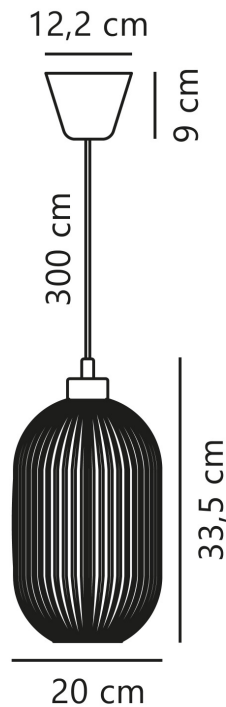

Nordlux - Milford 20 - 46573001 - White Opal Glass Ceiling Pendant Light

REFERENCE

- SKU: FCL-14143
- Supplier SKU: 46573001
- Barcode: 5701581406988

DESCRIPTION

Milford is a decorative series, where the opal white glass lends a very particular expression to the series. The combination of the organic forms and the grooved, transparent surface creates elegance and illuminates the room with a soft and warm light.

CATEGORY

- Brand: Nordlux
- Family: Milford
- Category: Indoor Lighting / Ceiling / Single

APPEARANCE

- Base: White Paint
- Shade: Opal Glass

DIMENSION

- Height: 335 - 3335mm
- Diameter: 200mm
- Weight: 1.61kg

LIGHT SOURCE

- Lamp included: No
- Lamp detail: 40W Max E27 ES (required)
- Dimmable
- Energy class: Not applicable
- Switch: No

SPECIFICATION

- Ingress protection: IP20
- Class: Class II - Double Insulated, No Earth
- Voltage: 240V