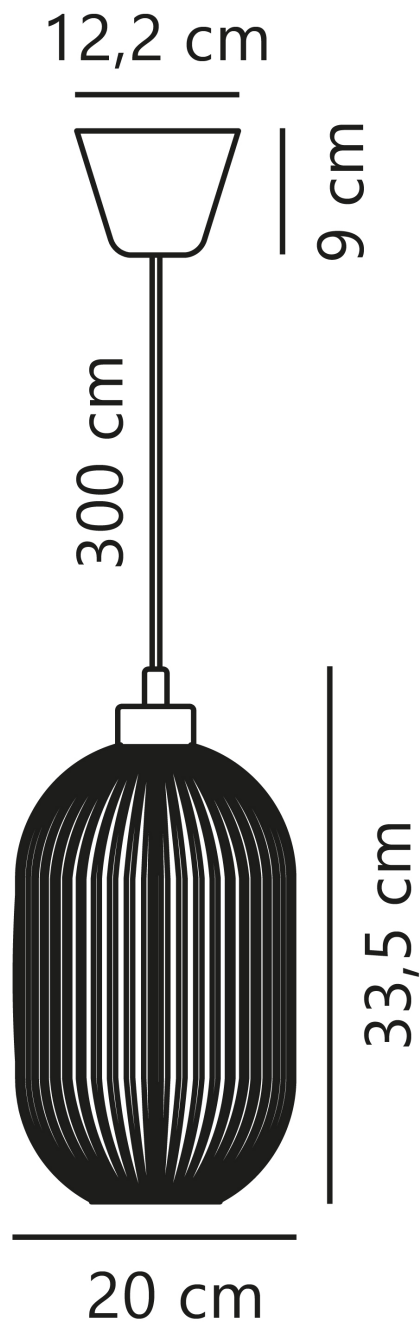

Nordlux - Milford 20 - 46573001 - White Opal Glass Ceiling Pendant Light

CONTACT