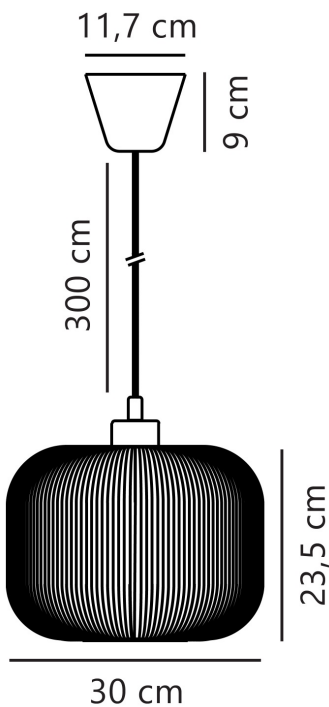

Nordlux - Milford 30 - 46583001 - White Opal Glass Ceiling Pendant Light

REFERENCE

- SKU: FCL-14144
- Supplier SKU: 46583001
- Barcode: 5701581407084

DESCRIPTION

Milford is a decorative series, where the opal white glass lends a very particular expression to the series. The combination of the organic forms and the grooved, transparent surface creates elegance and illuminates the room with a soft and warm light.

CATEGORY

- Brand: Nordlux
- Family: Milford
- Category: Indoor Lighting / Ceiling / Single

APPEARANCE

- Base: White Paint
- Shade: Opal Glass

DIMENSION

- Height: 235 - 3235mm
- Diameter: 300mm
- Weight: 2.07kg

LIGHT SOURCE

- Lamp included: No
- Lamp detail: 40W Max E27 ES (required)
- Dimmable
- Energy class: Not applicable
- Switch: No

SPECIFICATION

- Ingress protection: IP20
- Class: Class II - Double Insulated, No Earth
- Voltage: 240V