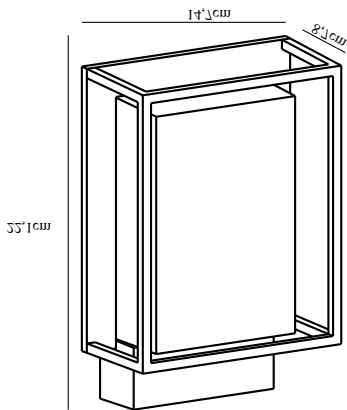

NESTOR | WALL LIGHT | BLACK

49041003

nordlux®

Voltage (V): 230 Volt
IP degree: IP44
Class (Class 1, Class 2, Class 3):
Class 1 (Earth contact)
Bulb base: LED Module
Parallel connection: True

Primary material: Aluminium
Secondary material: Plastic
Suitable for Seaside: No
Color: Black

Height (cm): 22.1
Width (cm): 14.7
Projection (cm): 8.7
EAN: 5701581464889
TUN: 2042389
Item Number: 49041003

Pcs Per Master Carton: 3
Sales Box Height (cm): 23
Sales Box Width (cm): 15.5
Sales Box Depth (cm): 9.5
Sales Box Volume m³ : 0.0034
Product net weight (kg): 0.65