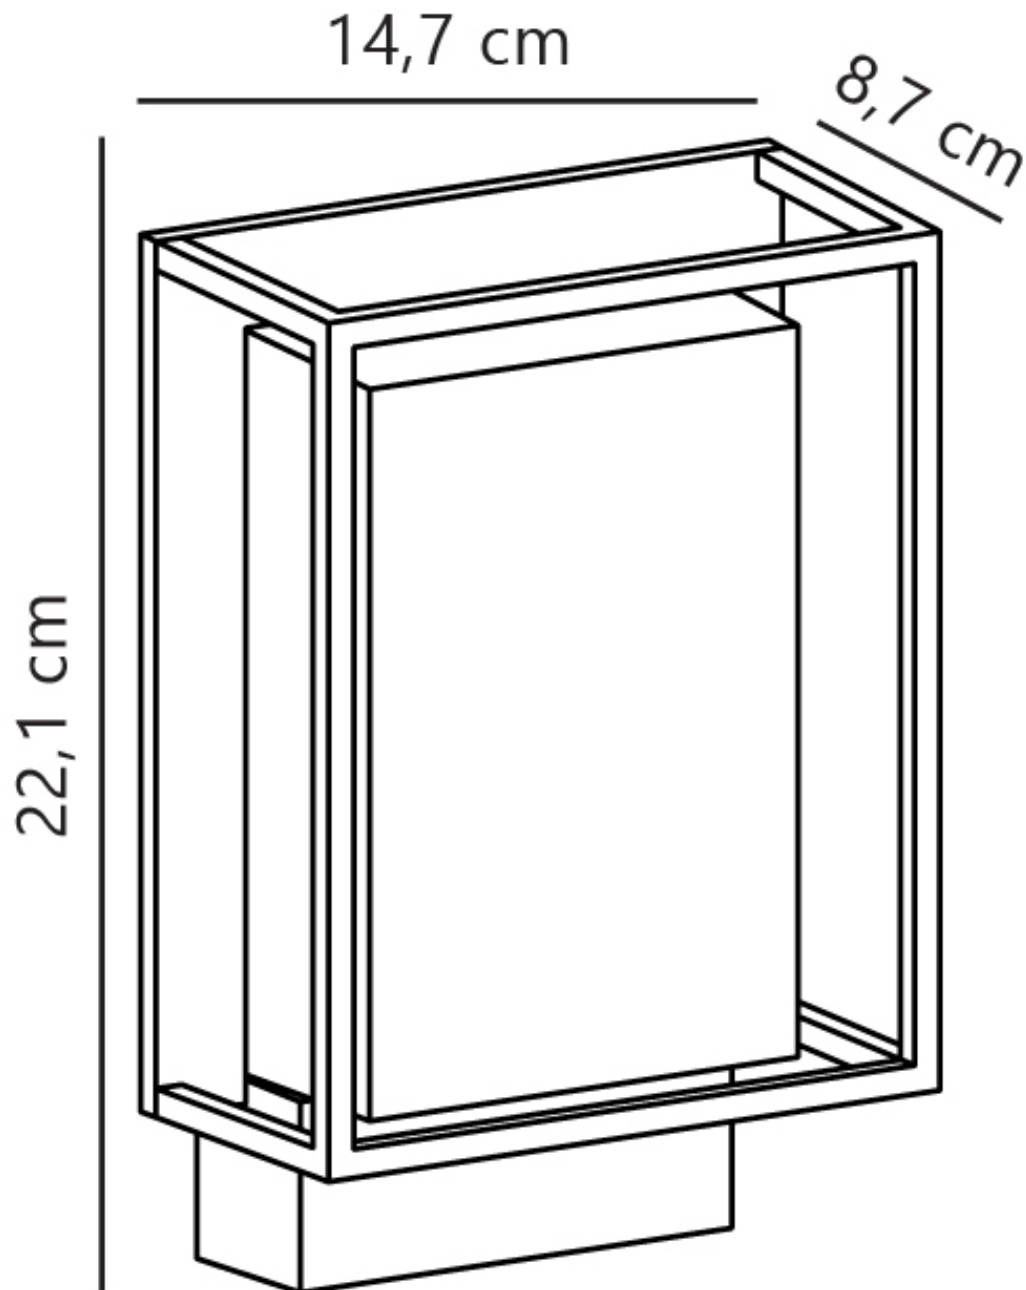

Nordlux - Nestor - 49041003 - LED Black White IP44 Outdoor Half Lantern Wall Light