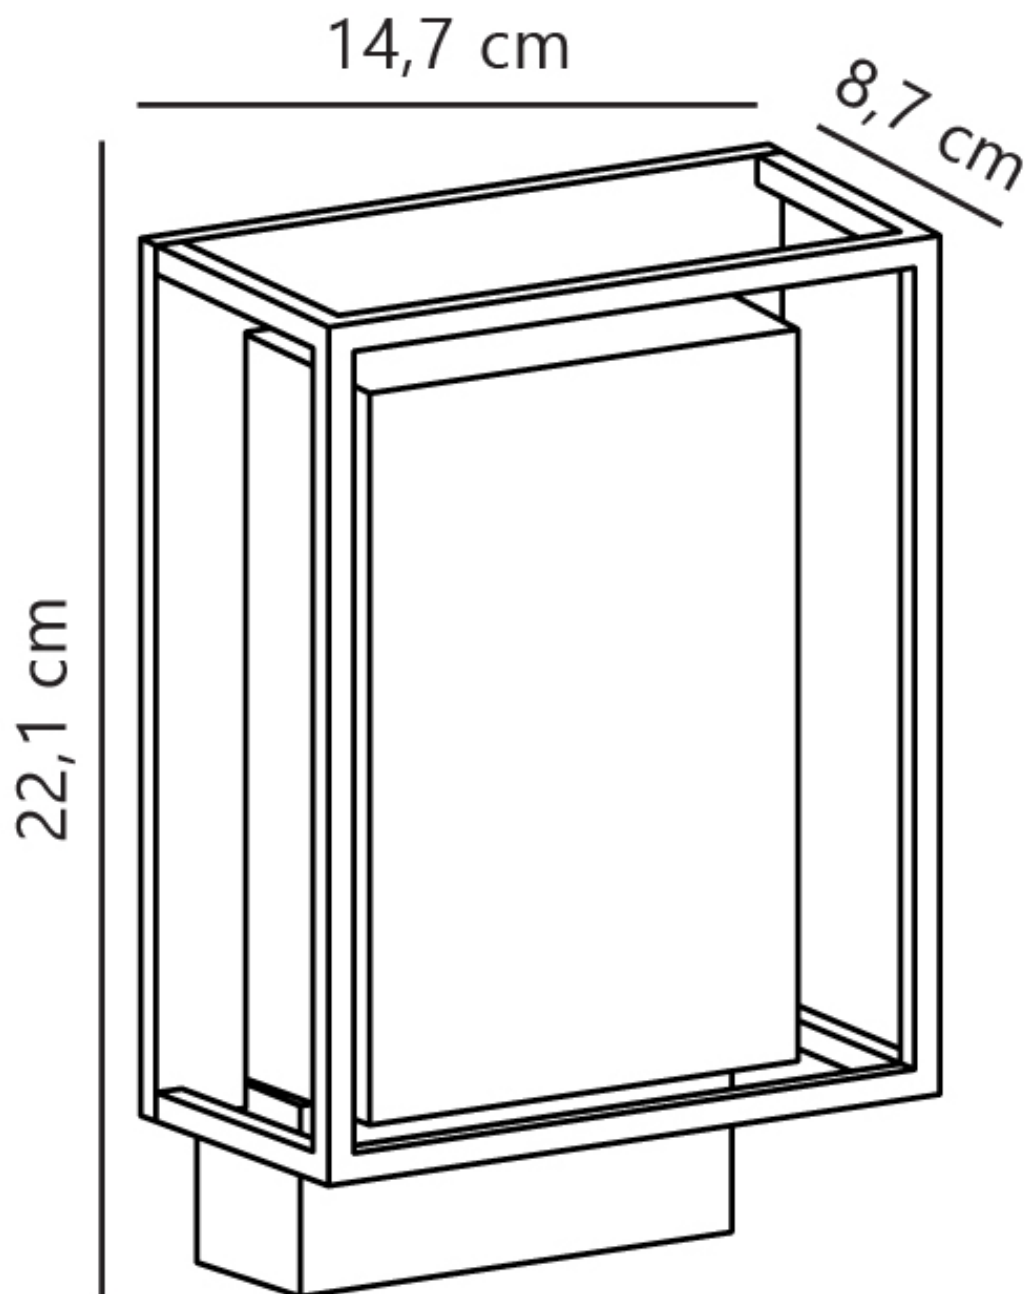

Nordlux - Nestor - 49051503 - LED Black White IP44 Outdoor Sensor Wall Light

CONTACT