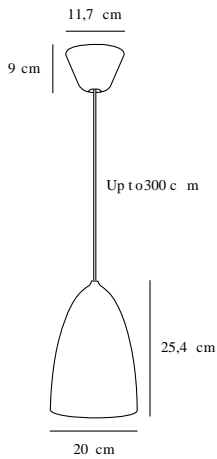

# NEXUS 2 | PENDANT | BLACK

2020583003

Voltage (V): 230 Volt  
IP degree: IP20  
Maximum bulb wattage (W): 40W  
Class (Class 1, Class 2, Class 3):  
Class 2 (Double isolated)  
Bulb base: E27

Primary material: Metal  
Secondary material: Plastic  
Color of the cable: Black  
Length of the cable (cm): 300  
Surface material of the cable:  
Textile  
Is the cable replaceable: False  
Color: Black

Height (cm): 25.4  
Width (cm): 20  
Shade Diameter (cm): 20  
Shade Height (cm): 25.2

EAN: 5704924002359  
Item Number: 2020583003  
Pcs Per Master Carton: 2

Sales Box Height (cm): 32  
Sales Box Width(cm): 22.5  
Sales Box Depth (cm): 22.5  
Sales Box Volume m<sup>3</sup> : 0.0162  
Product net weight (kg): 0.89