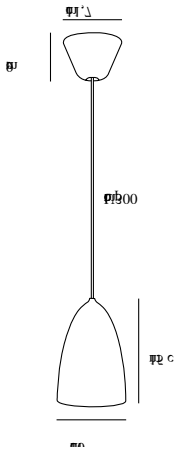

# NEXUS 2.0 SMALL | PENDANT | BLACK

2020563003

Voltage (V): 230 Volt  
IP degree: IP20  
Maximum bulb wattage (W): 6W  
Class (Class 1, Class 2, Class 3):  
Class 2 (Double isolated)  
Bulb base: GU10

Primary material: Metal  
Secondary material: Plastic  
Color of the cable: Black  
Length of the cable (cm): 300  
Surface material of the cable:  
Textile  
Is the cable replaceable: False  
Color: Black

Height (cm): 15  
Width (cm): 10  
Shade Diameter (cm): 10  
Shade Height (cm): 15.3

EAN: 5704924002335  
Item Number: 2020563003  
Pcs Per Master Carton: 3

Sales Box Height (cm): 22  
Sales Box Width(cm): 12.5  
Sales Box Depth (cm): 12.5  
Sales Box Volume m<sup>3</sup> : 0.0034  
Product net weight (kg): 0.413