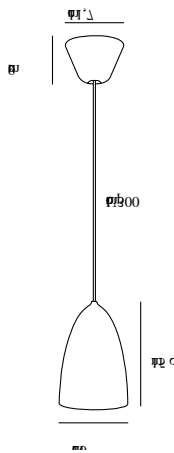

NEXUS 2.0 SMALL | PENDANT | WHITE/TELEGREY

2020563001

Voltage (V): 230 Volt

IP degree: IP20

Maximum bulb wattage (W): 6W

Class (Class 1, Class 2, Class 3):

Class 2 (Double isolated)

Bulb base: GU10

Primary material: Metal

Secondary material: Plastic

Color of the cable: White

Length of the cable (cm): 300

Surface material of the cable:

Textile

Is the cable replaceable: False

Color: White/Telegrey

Height (cm): 15

Width (cm): 10

Shade Diameter (cm): 10

Shade Height (cm): 15.3

EAN: 5704924002328

Item Number: 2020563001

Pcs Per Master Carton: 3

Sales Box Height (cm): 22

Sales Box Width (cm): 12.5

Sales Box Depth (cm): 12.5

Sales Box Volume m³: 0.0034

Product net weight (kg): 0.413

- Minimalistic and timeless design
- Diffuser covers light source and softens light
- Satin matt finish