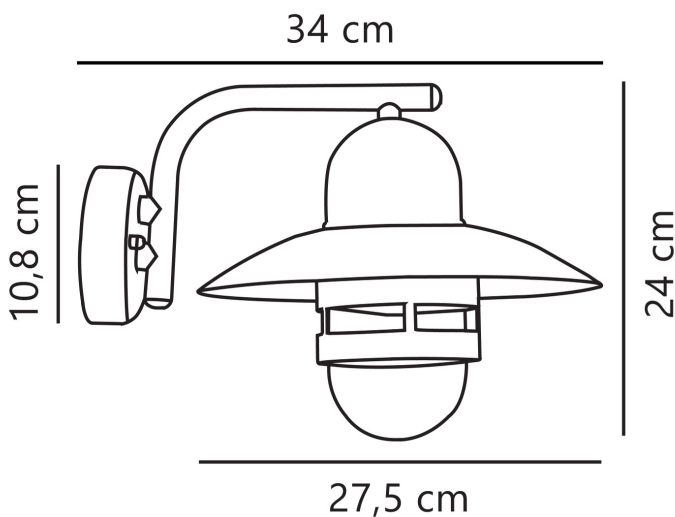

Nordlux - Nibe - 24981030 - Copper Clear Glass IP54 Outdoor Wall Light

REFERENCE

- SKU: FCL-14167
- Supplier SKU: 24981030
- Barcode: 5701581121010

DESCRIPTION

Outdoor wall light in beautiful copper from Nordlux. With its soft shapes and clear stable glass, this light will decorate your outdoor spaces beautifully. Copper will also become more beautiful with time. We recommend light fixtures in copper for coastal areas.

CATEGORY

- Brand: Nordlux
- Family: Nibe
- Category: Outdoor Lighting / Wall / Decorative

APPEARANCE

- Base: Polished Copper Plate
- Shade: Clear Glass

DIMENSION

- Height: 240mm
- Width: 275mm
- Depth: 340mm
- Weight: 1.5kg

LIGHT SOURCE

- Lamp included: No
- Lamp detail: 60W Max E27 ES (required)
- Dimmable
- Energy class: Not applicable
- Switch: No

SPECIFICATION

- Ingress protection: IP54
- Class: Class I - Single Insulated, Earthed
- Voltage: 240V

CONTACT