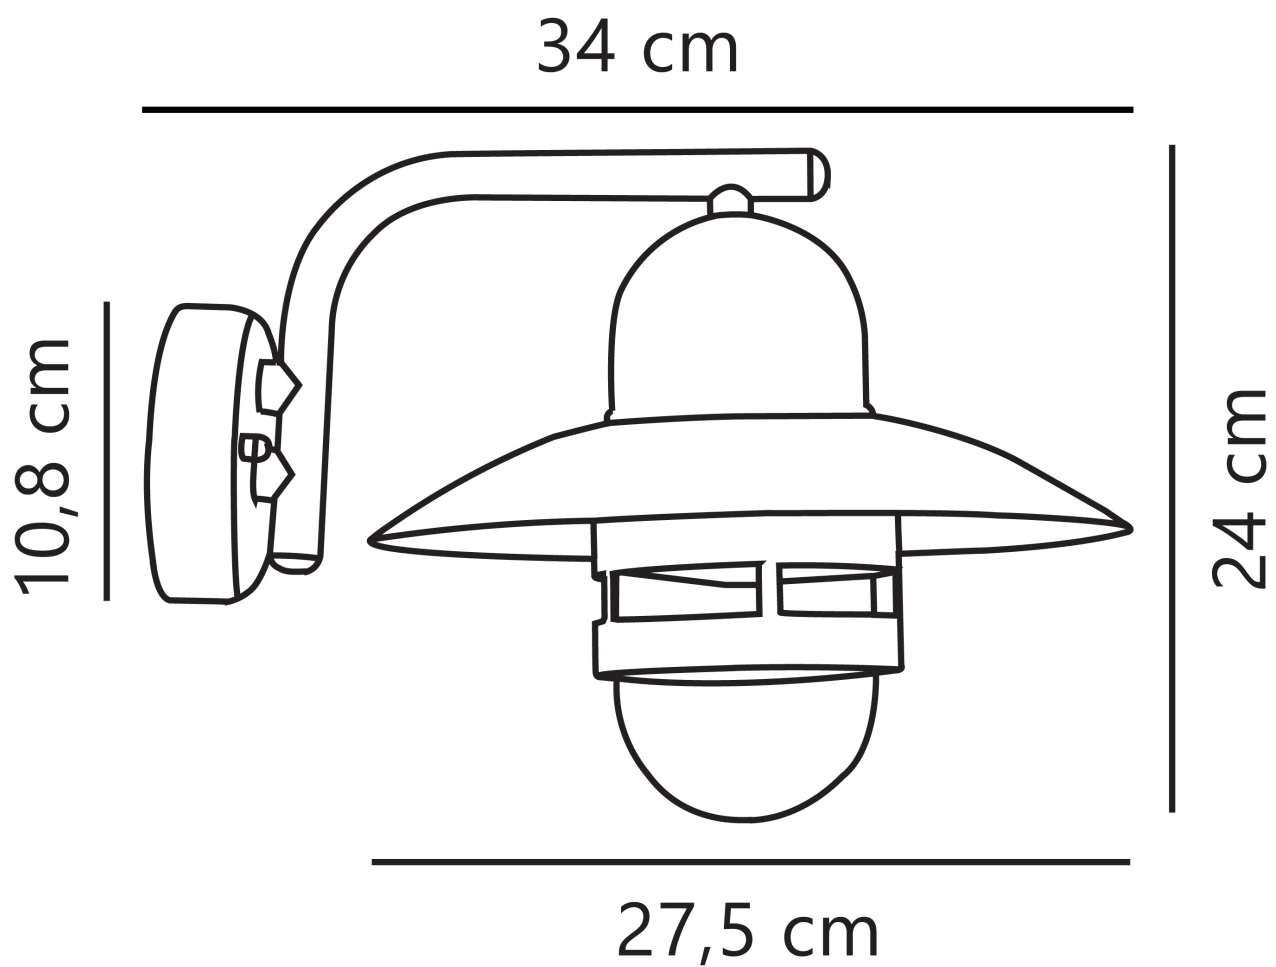

Nordlux - Nibe - 24981030 - Copper Clear Glass IP54 Outdoor Wall Light

CONTACT