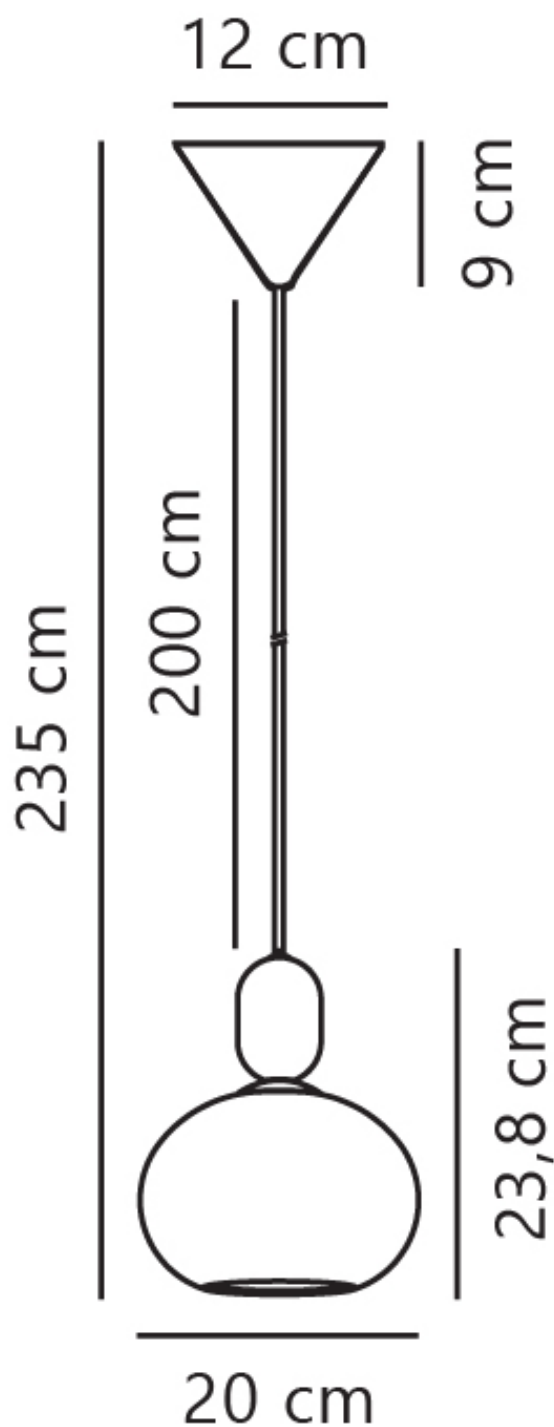

Nordlux - Notti - 2011003003 - Black Opal Glass Ceiling Pendant Light

CONTACT