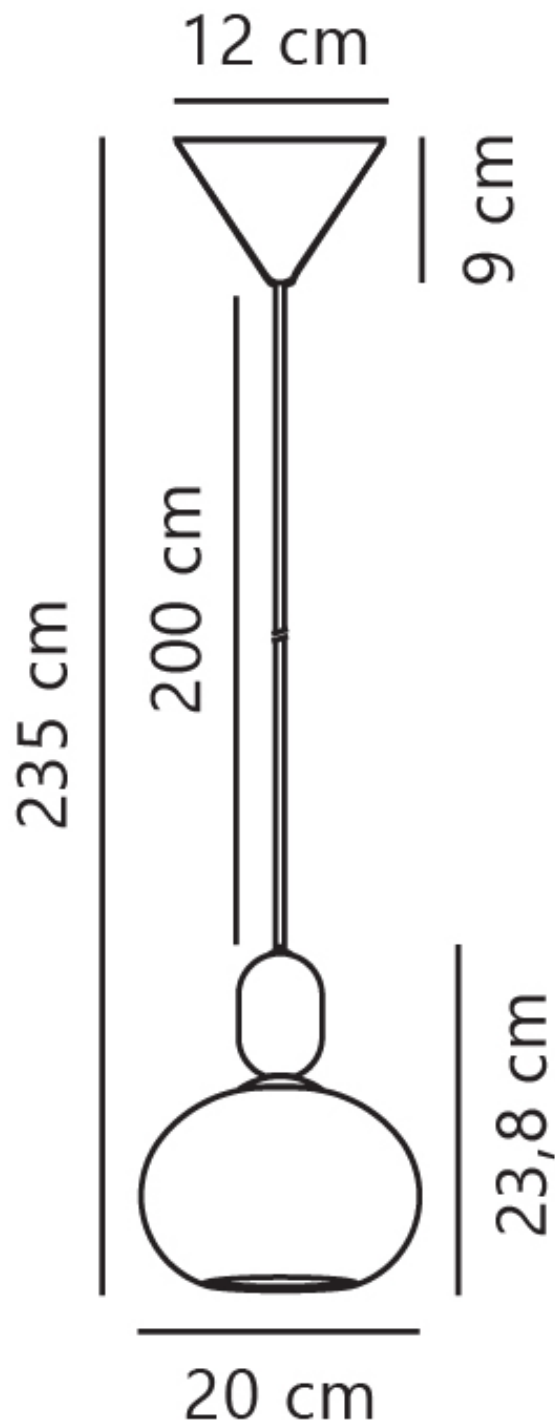

Nordlux - Notti - 2011003010 - Grey Opal Glass Ceiling Pendant Light