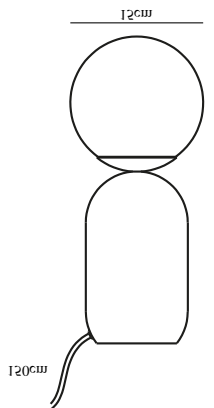

NOTTI | TABLE LAMP | BLACK

2011035003

nordlux®

Voltage (V): 220-240 Volt
IP degree: IP20
Maximum bulb wattage (W): 25W
Class (Class 1, Class 2, Class 3):
Class 2 (Double isolated)
Bulb base: E14
Switch placement: On the cable
Parallel connection: False

Primary material: Metal
Secondary material: Glass
Color of the cable: Black
Length of the cable (cm): 150
Surface material of the cable:
Textile
Is the cable replaceable: False
Color: Black

Height (cm): 34.5
Width (cm): 15
Shade Diameter (cm): 15
Outdoor base dimension (cm): 12
Lenght (cm): 15

EAN: 5704924001802
TUN: 2100625
Item Number: 2011035003
Pcs Per Master Carton: 3

Sales Box Height (cm): 37.5
Sales Box Width(cm): 16
Sales Box Depth (cm): 16
Sales Box Volume m³ : 0.0096
Product net weight (kg): 1

The organic shape result in a lovely table lamp with an elegant design. The masculine base in matte metal is a nice contrast to the feminine white opal glass dome, which contributes to visual volume and a soft glare free light.