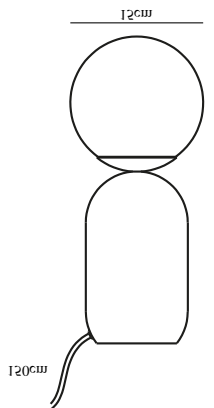

NOTTI | TABLE LAMP | GREY

2011035010

nordlux®

Voltage (V): 220-240 Volt
IP degree: IP20
Maximum bulb wattage (W): 25W
Class (Class 1, Class 2, Class 3):
Class 2 (Double isolated)
Bulb base: E14
Switch placement: On the cable
Parallel connection: False

Primary material: Metal
Secondary material: Glass
Color of the cable: White
Length of the cable (cm): 150
Surface material of the cable:
Textile
Is the cable replaceable: False
Color: Grey

Height (cm): 34.5
Width (cm): 15
Shade Diameter (cm): 15
Outdoor base dimension (cm): 12
Lenght (cm): 15

EAN: 5704924001819
TUN: 2100626
Item Number: 2011035010
Pcs Per Master Carton: 3

Sales Box Height (cm): 37.5
Sales Box Width(cm): 16
Sales Box Depth (cm): 16
Sales Box Volume m³ : 0.0096
Product net weight (kg): 1

The organic shape result in a lovely table lamp with an elegant design. The masculine base in matte metal is a nice contrast to the feminine white opal glass dome, which contributes to visual volume and a soft glare free light.