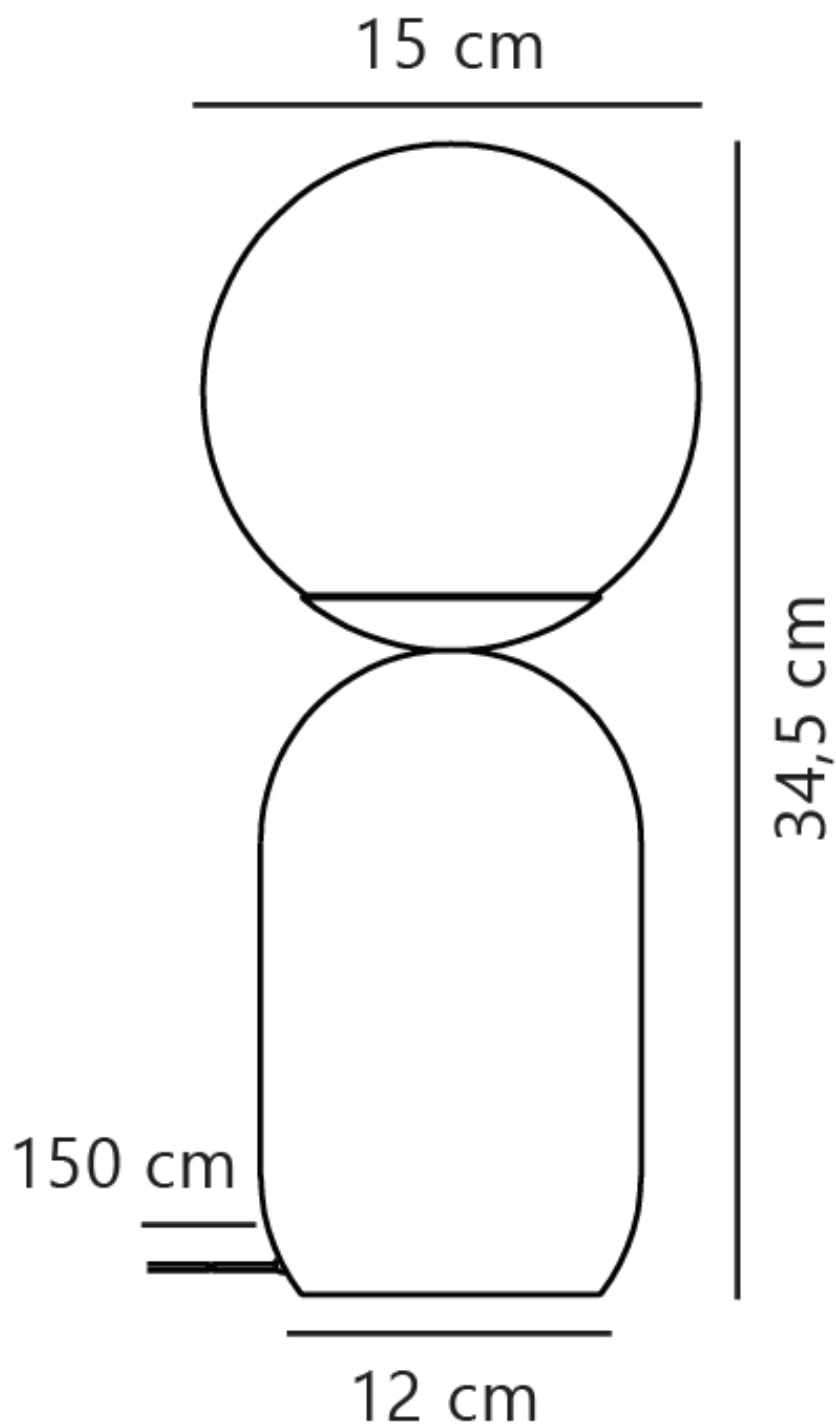

Nordlux - Notti - 2011035010 - Grey Opal Glass Table Lamp

CONTACT