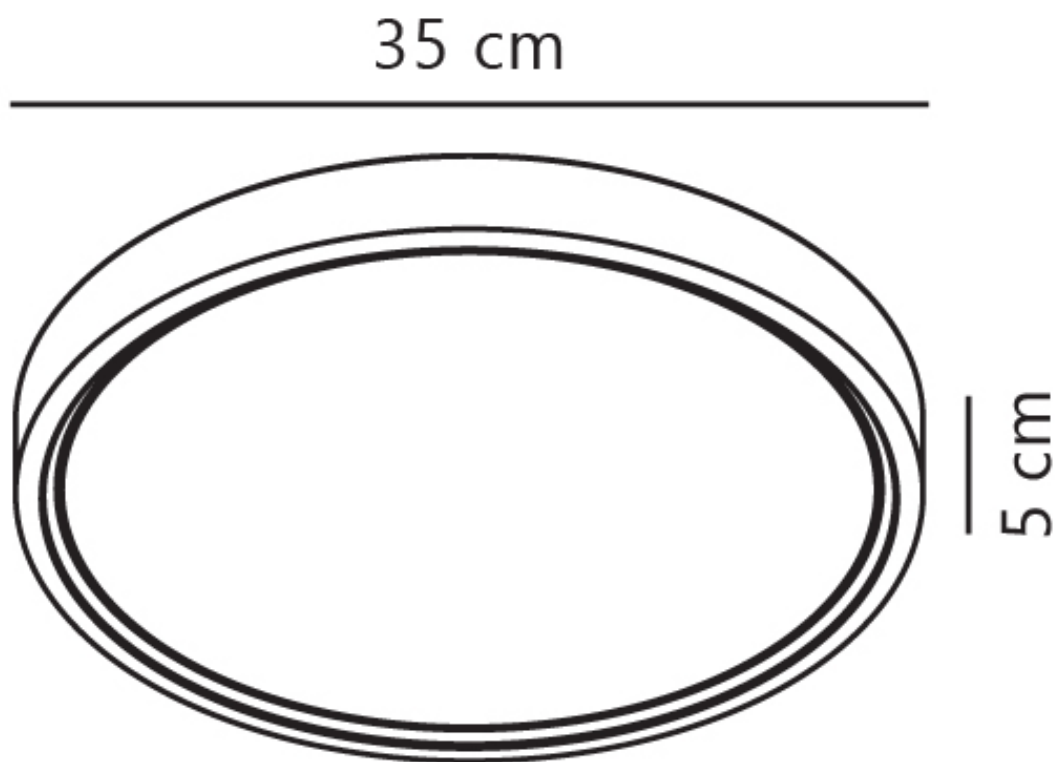

Nordlux - Noxy - 2015356103 - LED Black White IP44 Bathroom Ceiling Flush Light

CONTACT