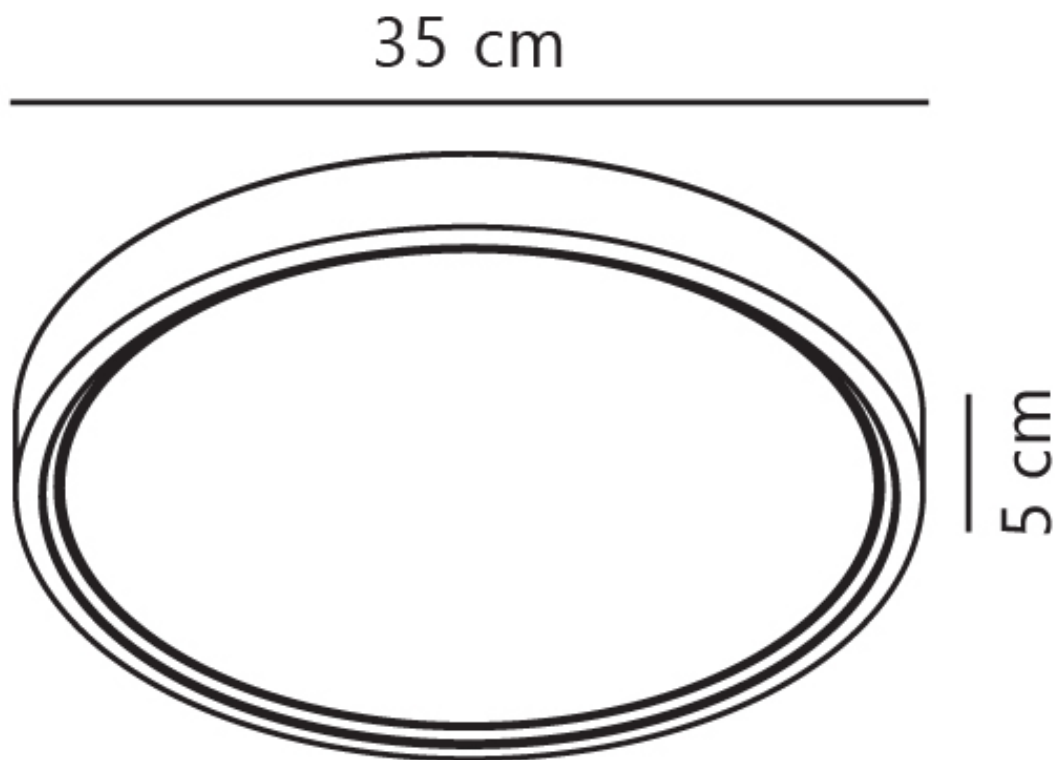

Nordlux - Noxy - 2015356101 - LED White IP44 Bathroom Ceiling Flush Light

CONTACT