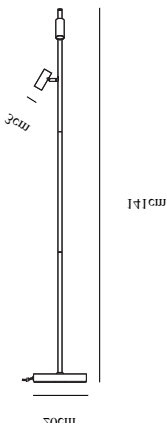

OMARI | FLOOR LAMP | BLACK

2112254003

nordlux®

Voltage (V): 230 Volt
IP degree: IP20
Class (Class 1, Class 2, Class 3):
Class 3 (12V)
Bulb base: LED Module
Switch placement: On the fixture

Primary material: Metal
Color of the cable: Black
Length of the cable (cm): 150
Surface material of the cable:
Plastic
Is the cable replaceable: False
Color: Black

Height (cm): 141
Width (cm): 20
Tube Diameter (cm): 1.55
Shade Diameter (cm): 3
Outdoor base dimension (cm): 20
Length (cm): 20.6
Tilt Angle (°): 90
Turning Angle (°): 320

EAN: 5704924005473
TUN: 2148750
Item Number: 2112254003
Pcs Per Master Carton: 2

Sales Box Height (cm): 53
Sales Box Width (cm): 23
Sales Box Depth (cm): 9
Sales Box Volume m³: 0.011
Product net weight (kg): 2.44

Brightness of light (Lumen): 320
Color Temperature (K): 2700
Ra-value : 80
Lifetime (h): 25000
Beam Angle (°) : 41
Candela (cd) (for directional
lamp only): 550
Energy Class: F
Actual Watt (W): 0

- Minimalist and streamlined design
- Adjustable lamp head for a directional light
- Moodmaker™ Touch dimmable on fixture
- 5 year LED guarantee

Omari emits light, clean and simple Nordic lines. This minimalist and streamlined floor lamp has an on/off touch switch and dimmer on the lamp head. Place it in a cosy corner or any other place where you need a functional light that can easily be adjusted to fit your needs.