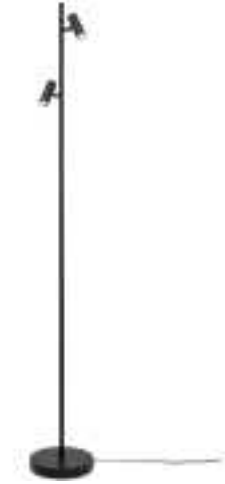

OMARI | FLOOR LAMP | BLACK

2112254003

nordlux®

Voltage (V): 230 Volt
IP degree: IP20
Class (Class 1, Class 2, Class 3):
Class 3 (12V)
Bulb base: LED Module
Switch placement: On the fixture

Primary material: Metal
Color of the cable: Black
Length of the cable (cm): 150
Surface material of the cable:
Plastic
Is the cable replaceable: False
Color: Black

Height (cm): 141
Width (cm): 20
Tube Diameter (cm): 1.55
Shade Diameter (cm): 3
Outdoor base dimension (cm): 20
Length (cm): 20.6
Tilt Angle (°): 90
Turning Angle (°): 320

EAN: 5704924005473
TUN: 2148750
Item Number: 2112254003
Pcs Per Master Carton: 2

Sales Box Height (cm): 53
Sales Box Width (cm): 23
Sales Box Depth (cm): 9
Sales Box Volume m³: 0.011
Product net weight (kg): 2.44

Brightness of light (Lumen): 320
Color Temperature (K): 2700
Ra-value : 80
Lifetime (h): 25000
Beam Angle (°) : 41
Candela (cd) (for directional
lamp only): 550
Energy Class: F
Actual Watt (W): 0

- Minimalist and streamlined design
- Adjustable lamp head for a directional light
- Moodmaker™ Touch dimmable on fixture
- 5 year LED guarantee

Omari emits light, clean and simple Nordic lines. This minimalist and streamlined floor lamp has an on/off touch switch and dimmer on the lamp head. Place it in a cosy corner or any other place where you need a functional light that can easily be adjusted to fit your needs.